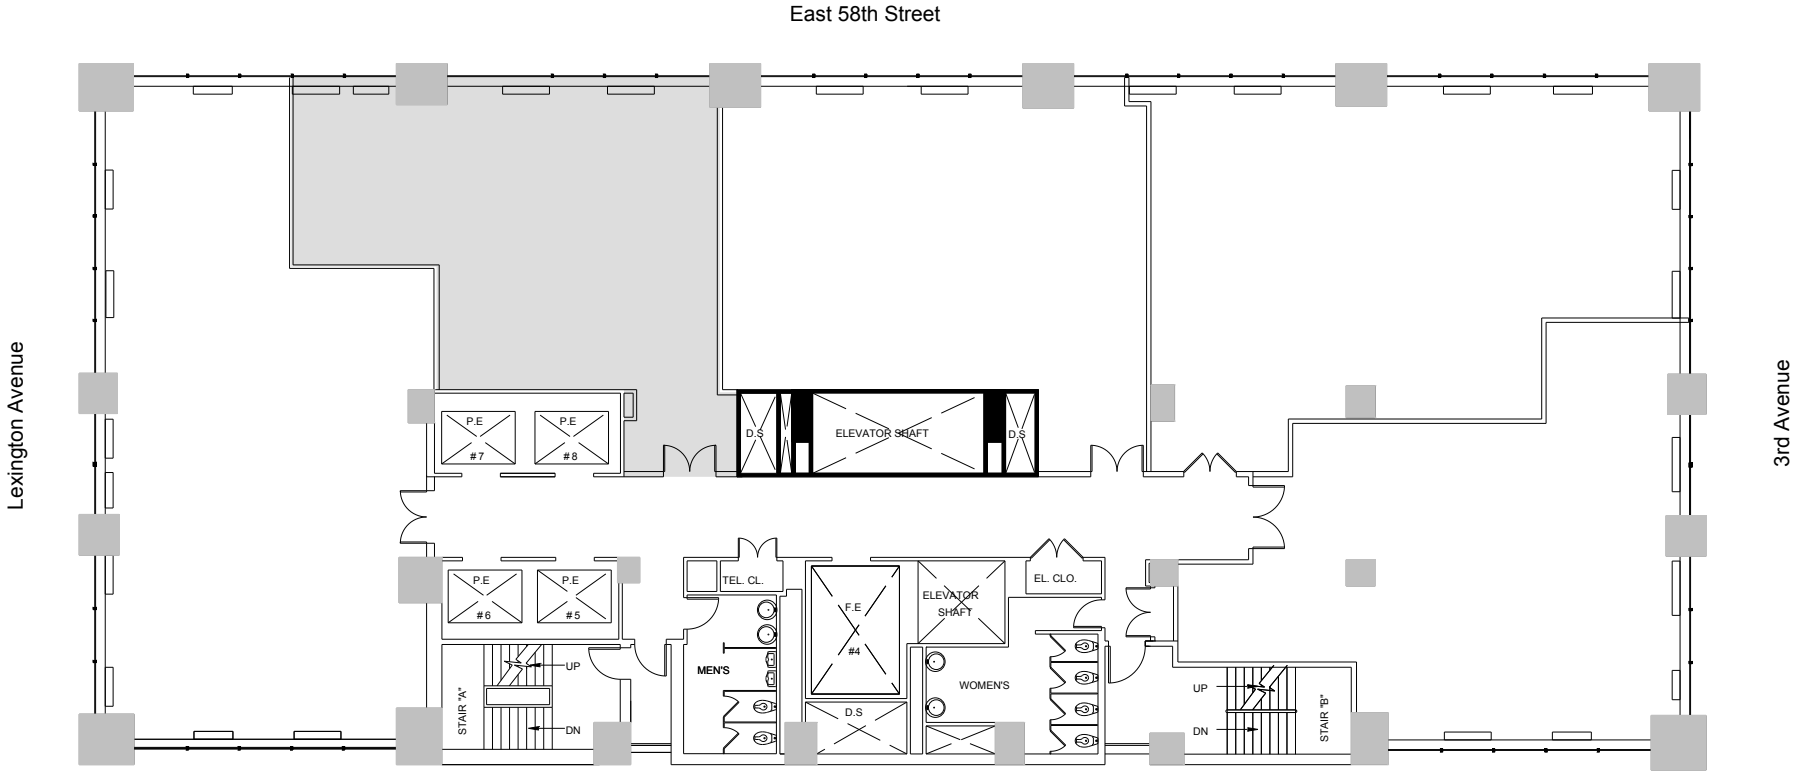

150 East 58th Street
Partial 25th Floor - 1,831 RSF

Leasing Contacts:

Jared Solomon Ryan Levy
212.894.7410 212.894.7472
jsolomon@vno.com rlevy@vno.com