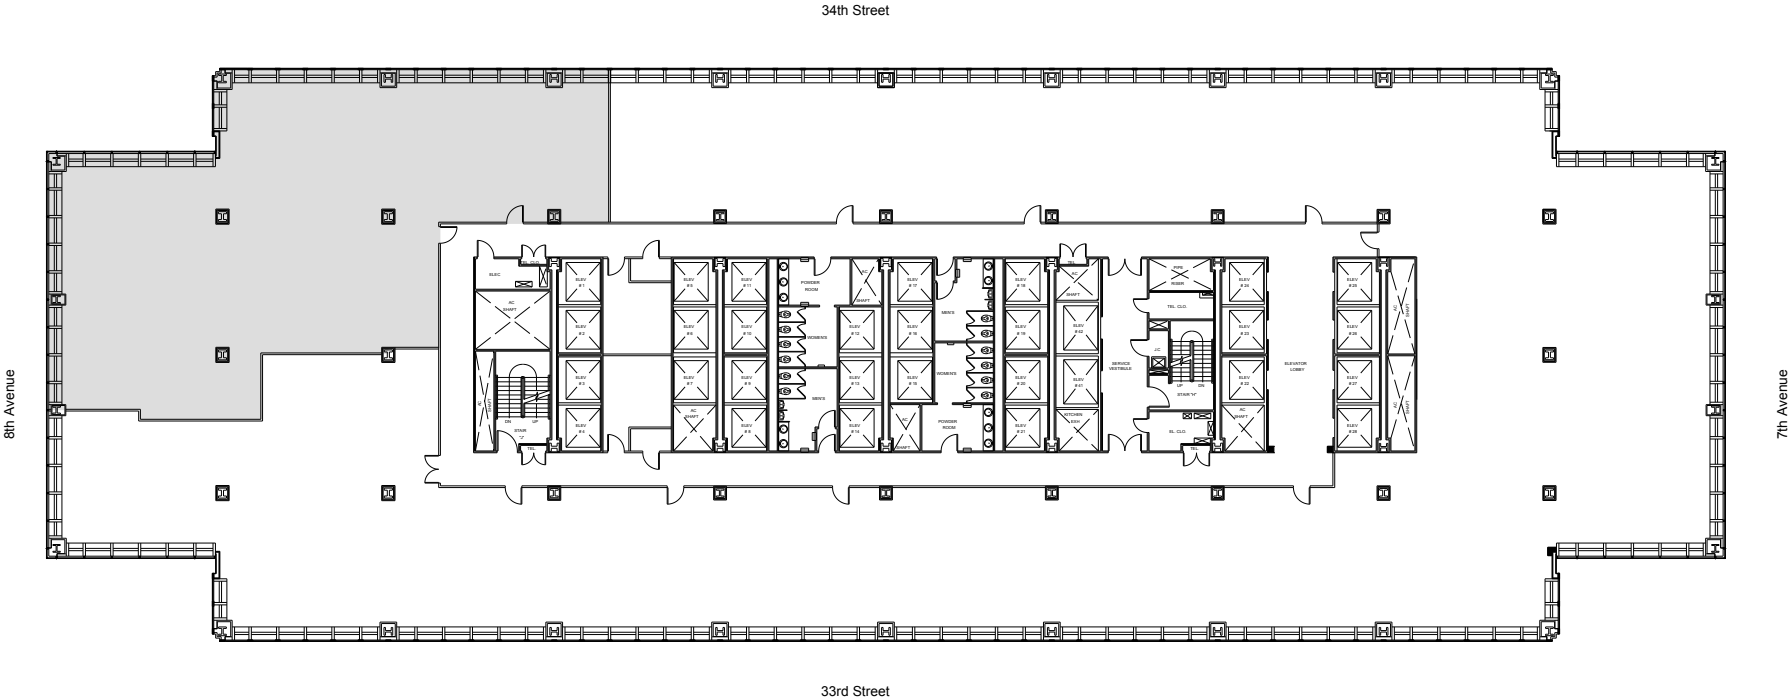

One Penn Plaza

Partial 15th Floor - 7,352 RSF

Leasing Contacts:

Josh Glick	Jared Silverman	Kevin West
212.894.7413	212.894.7458	212.894.7438
jglick@vno.com	jsilverman@vno.com	kwest@vno.com