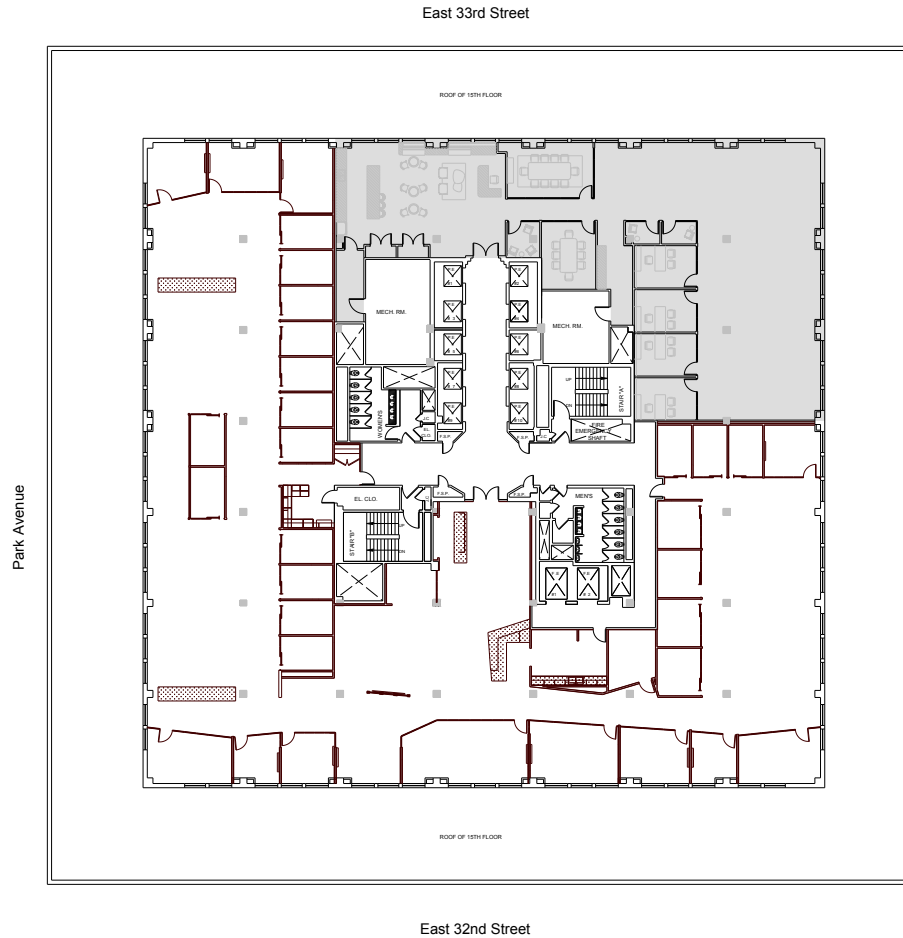

# One Park Avenue

Partial 18th Floor - 8,567 RSF

Leasing Contacts:

Edward Riguardi    Ryan Levy  
212.894.7923        212.894.7472  
eriguardi@vno.com    rlevy@vno.com