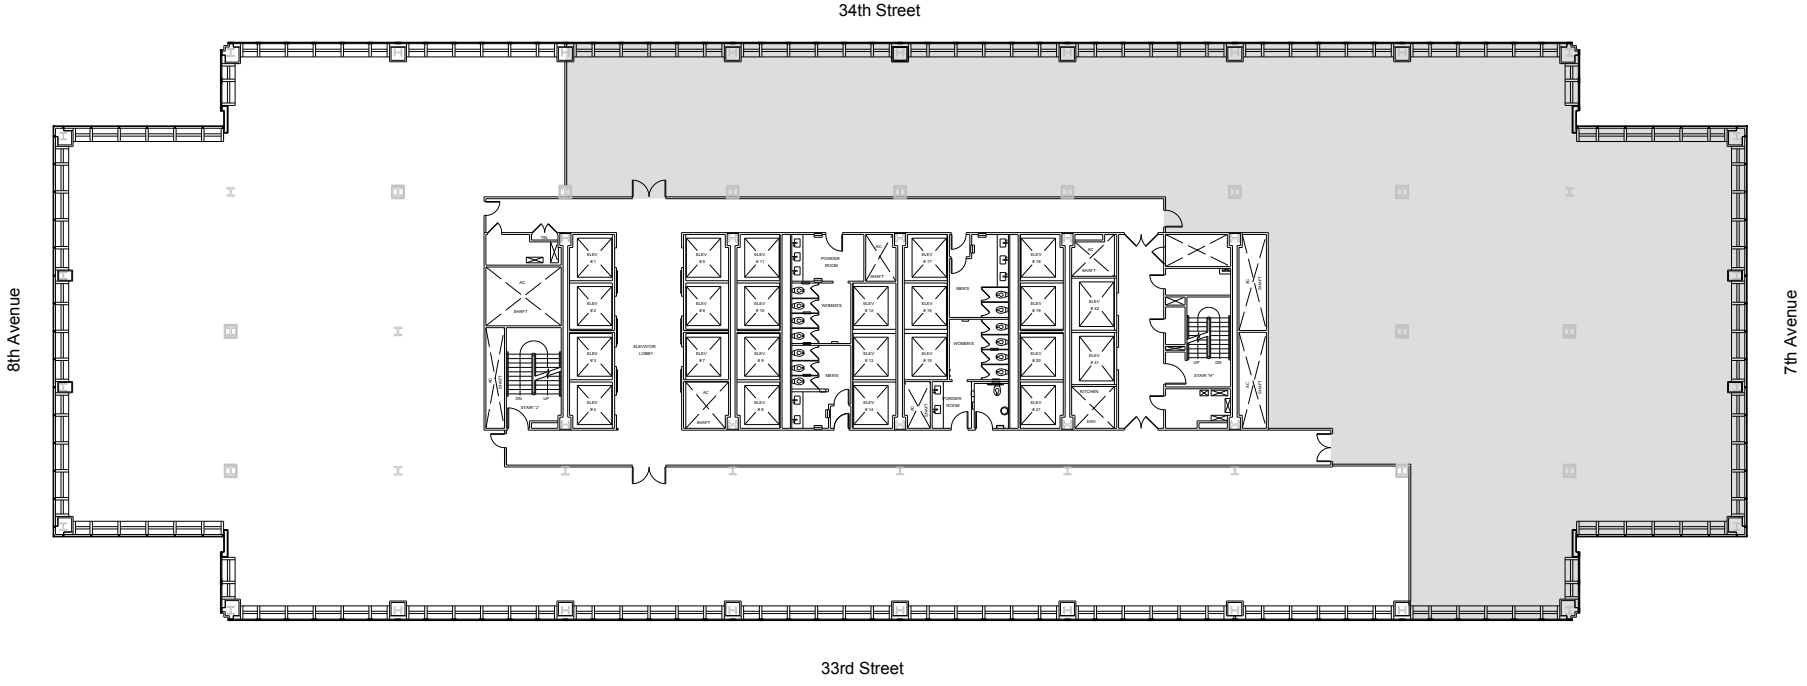

One Penn Plaza

Partial 32nd Floor - 17,282 RSF

Leasing Contacts:

Josh Glick	Jared Silverman	Kevin West
212.894.7413	212.894.7458	212.894.7438
jglick@vno.com	jsilverman@vno.com	kwest@vno.com