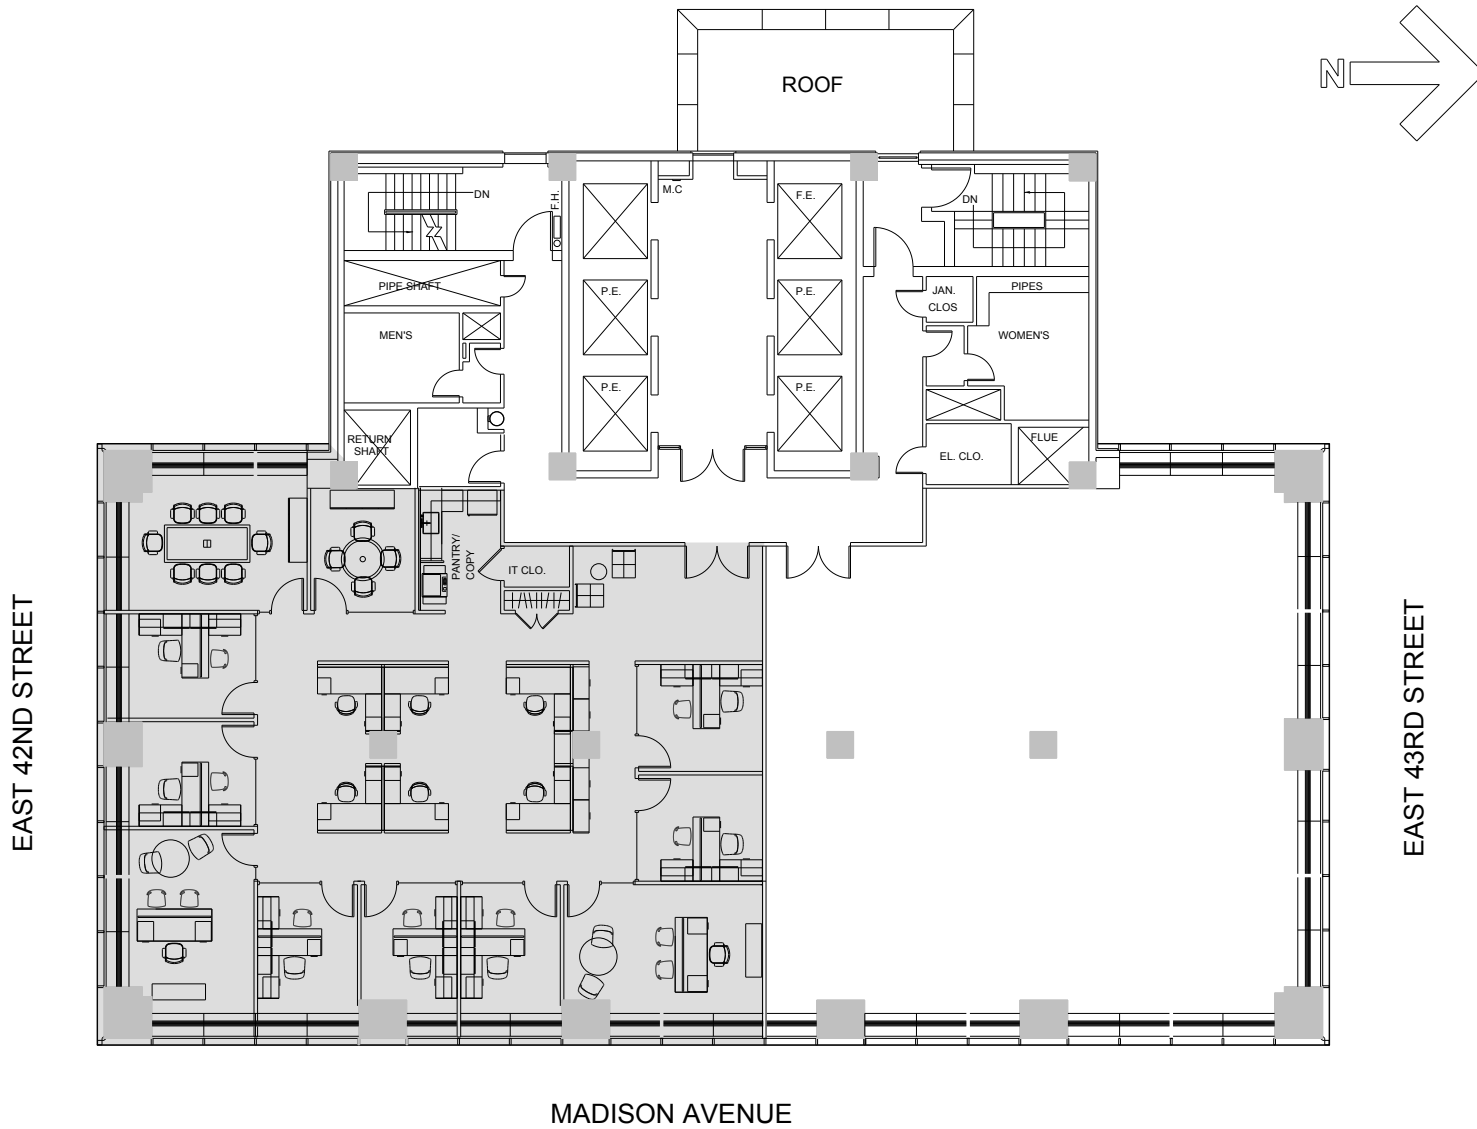

330 Madison Avenue

Partial 24th Floor - 5,299 RSF

Leasing Contacts:

Andrew Ackerman
212.894.7425
aackerman@vno.com

VORNADO
REALTY TRUST