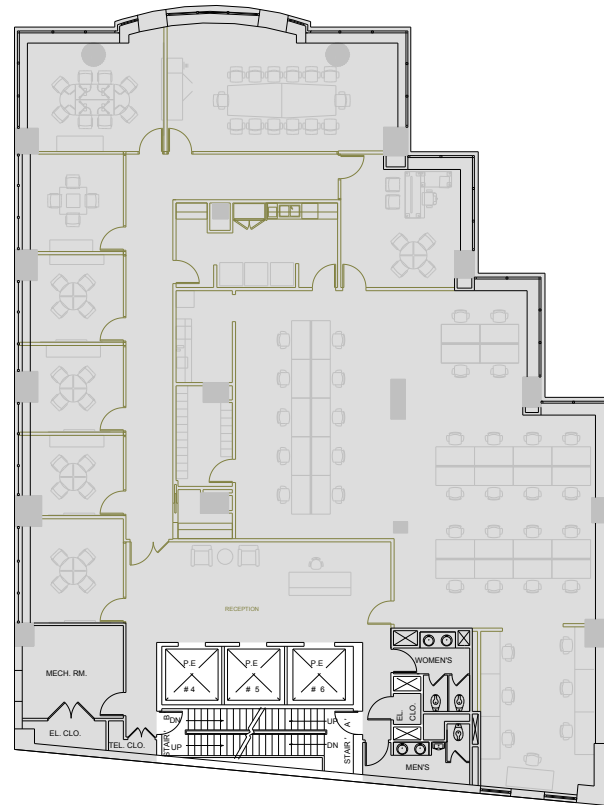

# 40 Fulton Street

Entire 22nd Floor - 8,538 RSF

Fulton Street

Pearl Street

Leasing Contacts:

Ryan Levy      Andrew Ackerman  
212.894.7472    212.894.7425  
rlevy@vno.com   aackerman@vno.com