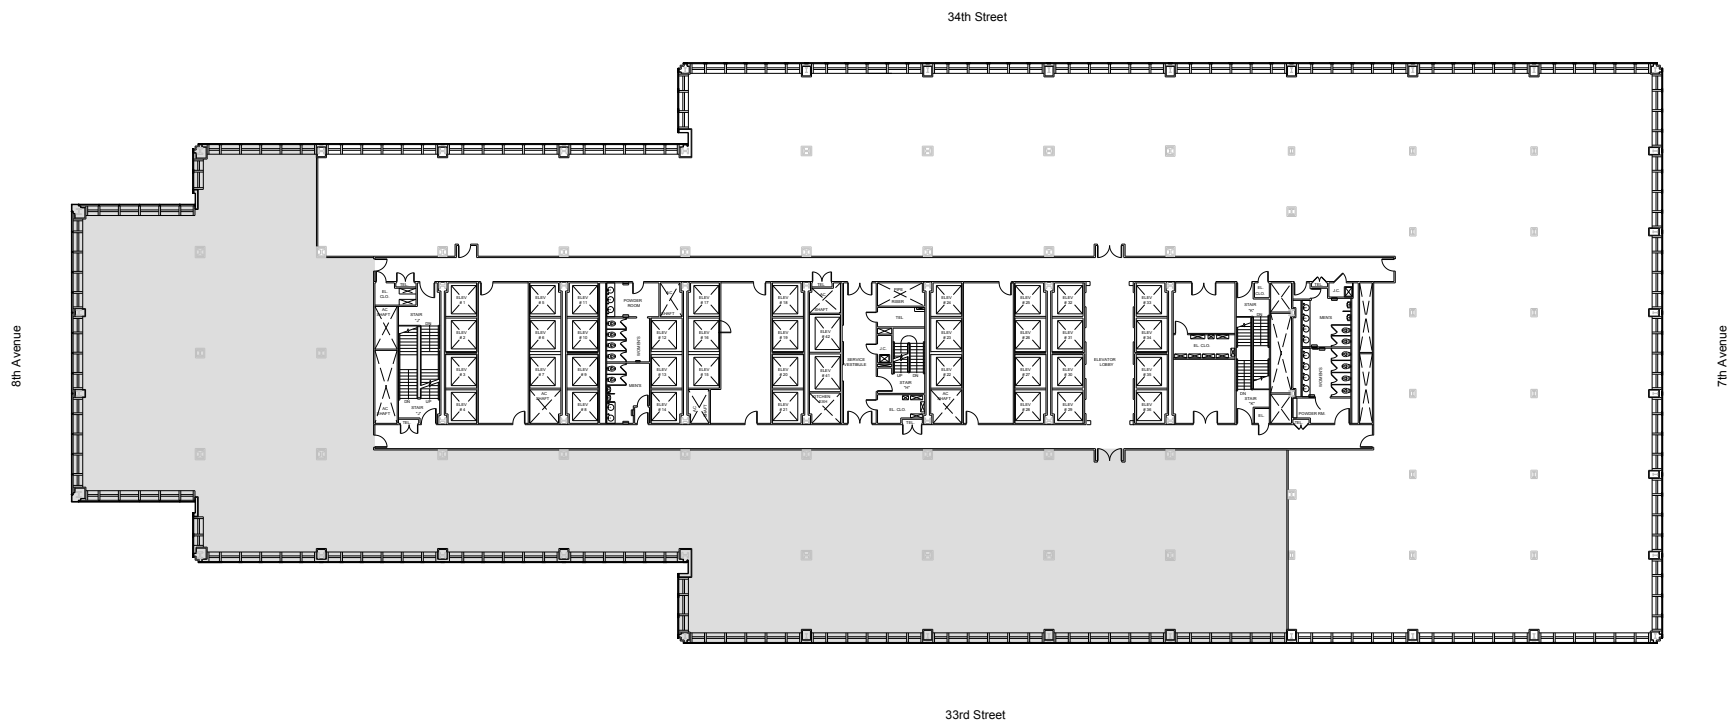

One Penn Plaza

Partial 11th Floor - 25,050 RSF

Leasing Contacts:

Josh Glick	Jared Silverman	Kevin West
212.894.7413	212.894.7458	212.894.7438
jglick@vno.com	jsilverman@vno.com	kwest@vno.com

VORNADO
REALTY TRUST