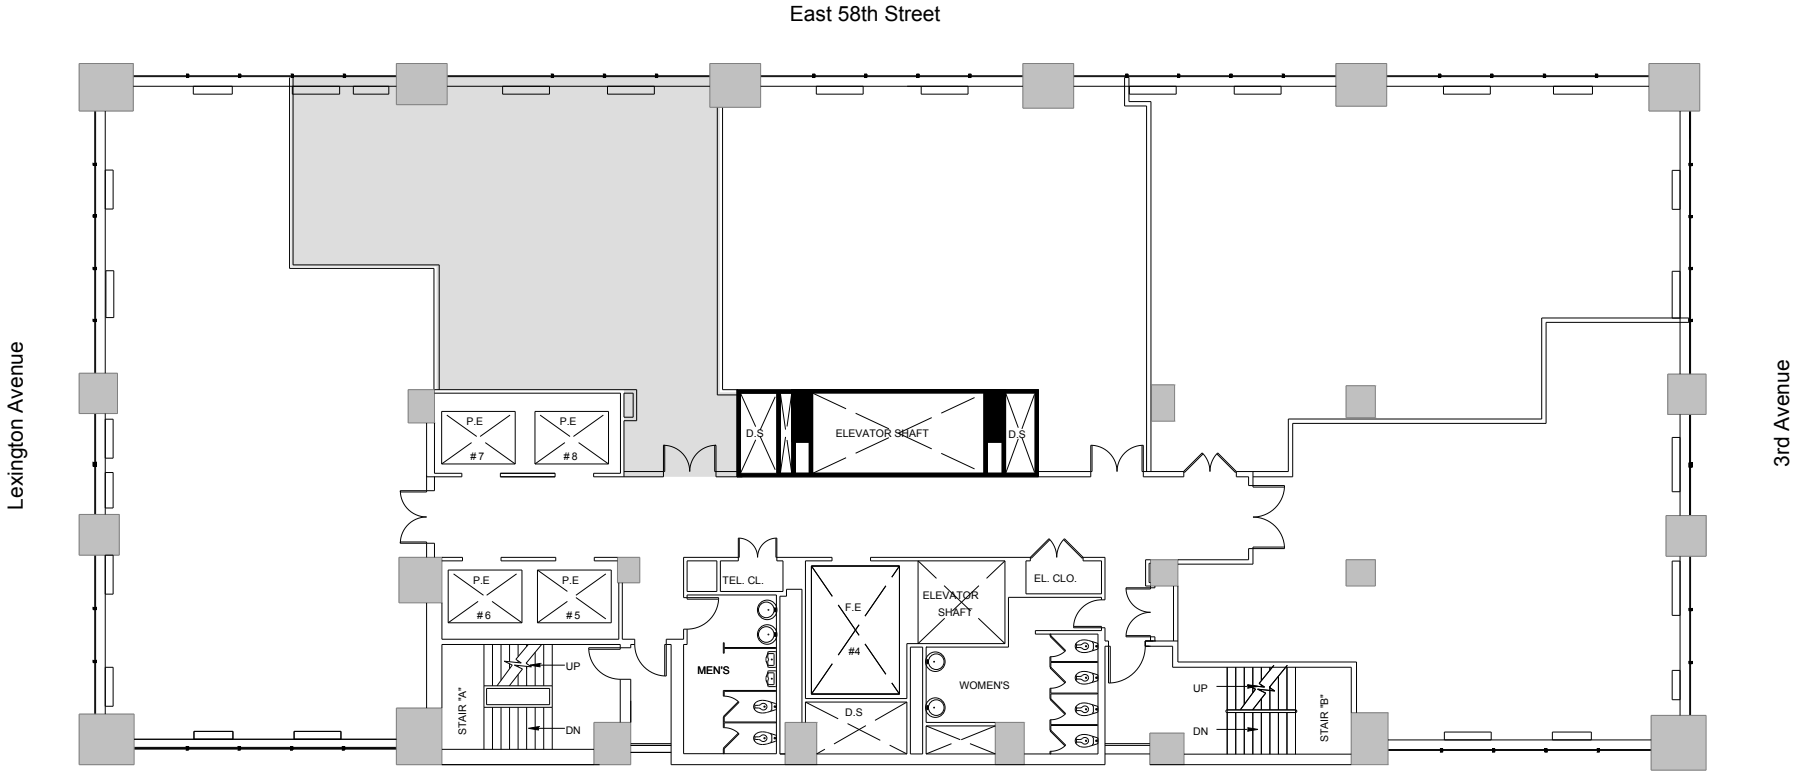

150 East 58th Street
Partial 25th Floor - 1,831 RSF

Leasing Contacts:

Jared Solomon Ryan Levy
212.894.7410 212.894.7472
jsolomon@vno.com rlevy@vno.com