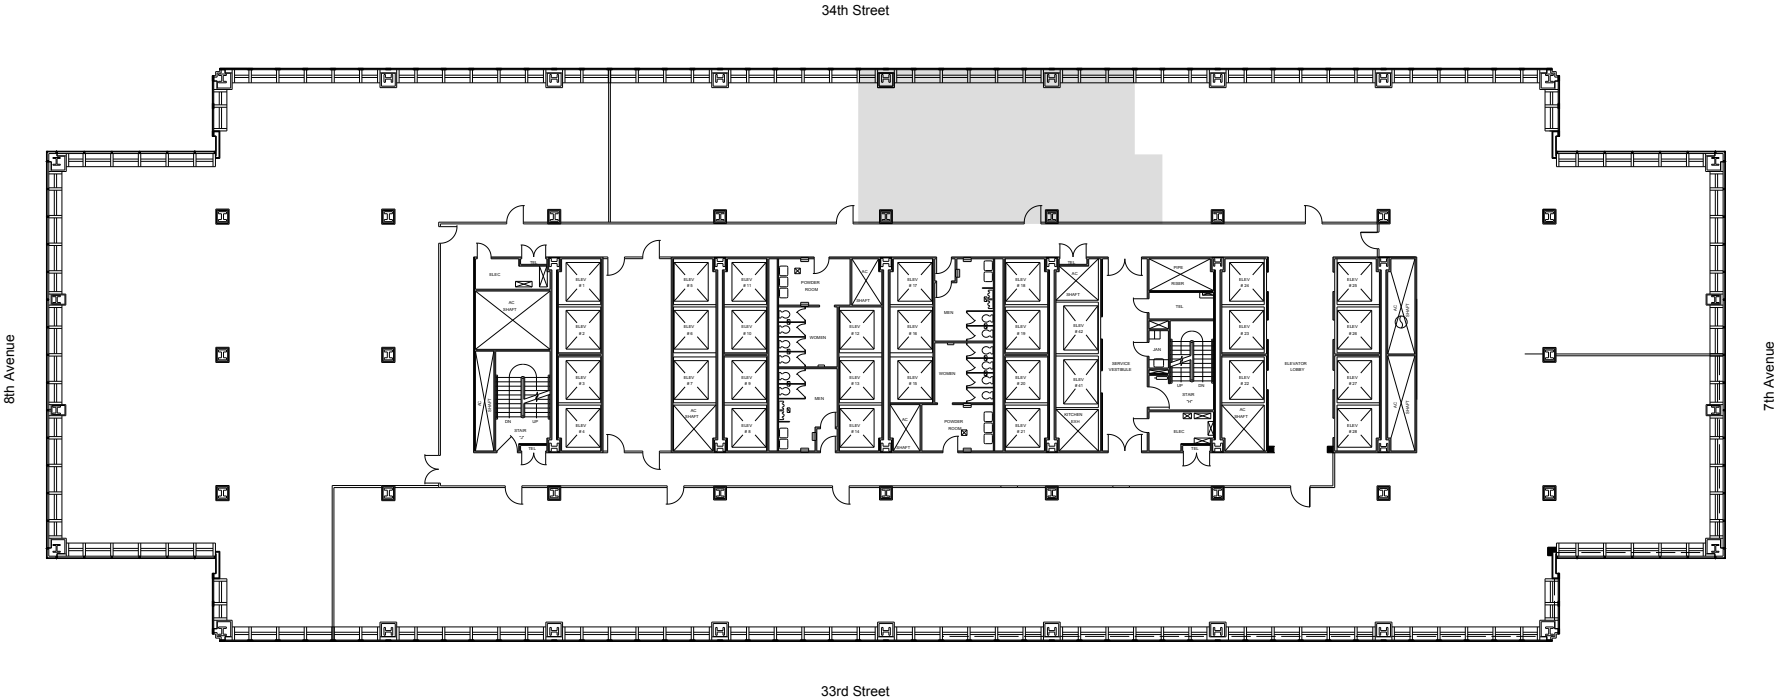

# One Penn Plaza

Partial 15th Floor - 2,393 RSF

Leasing Contacts:

Josh Glick      Jared Silverman  
212.894.7413    212.894.7458  
jglick@vno.com   jsilverman@vno.com