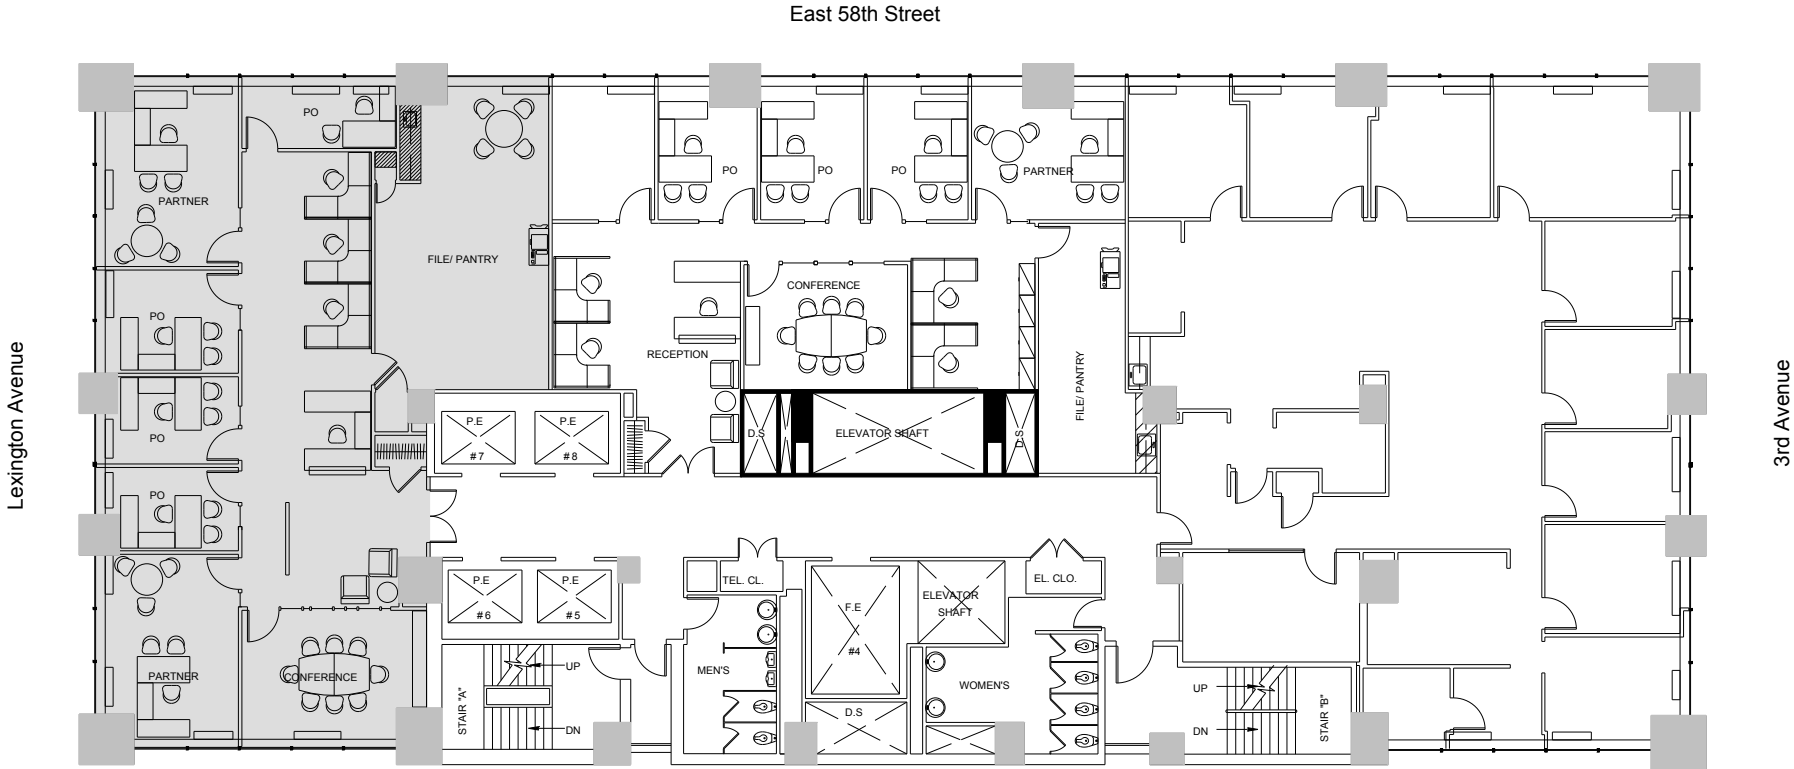

150 East 58th Street
Partial 20th Floor - 3,759 RSF

Leasing Contacts:

Jared Solomon Ryan Levy
212.894.7410 212.894.7472
jsolomon@vno.com rlevy@vno.com