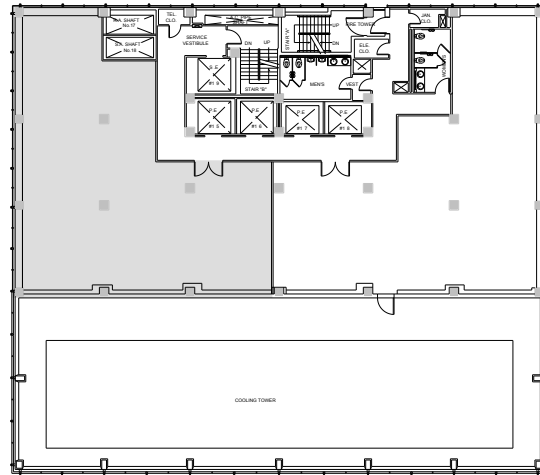

90 Park Avenue

Partial 41st Floor - 4,076 RSF

East 39th Street

East 40th Street

Park Avenue

Leasing Contacts:

Andrew Ackerman	Jared Silverman
212.894.7425	212.894.7458
aackerman@vno.com	jsilverman@vno.com

VORNADO
REALTY TRUST