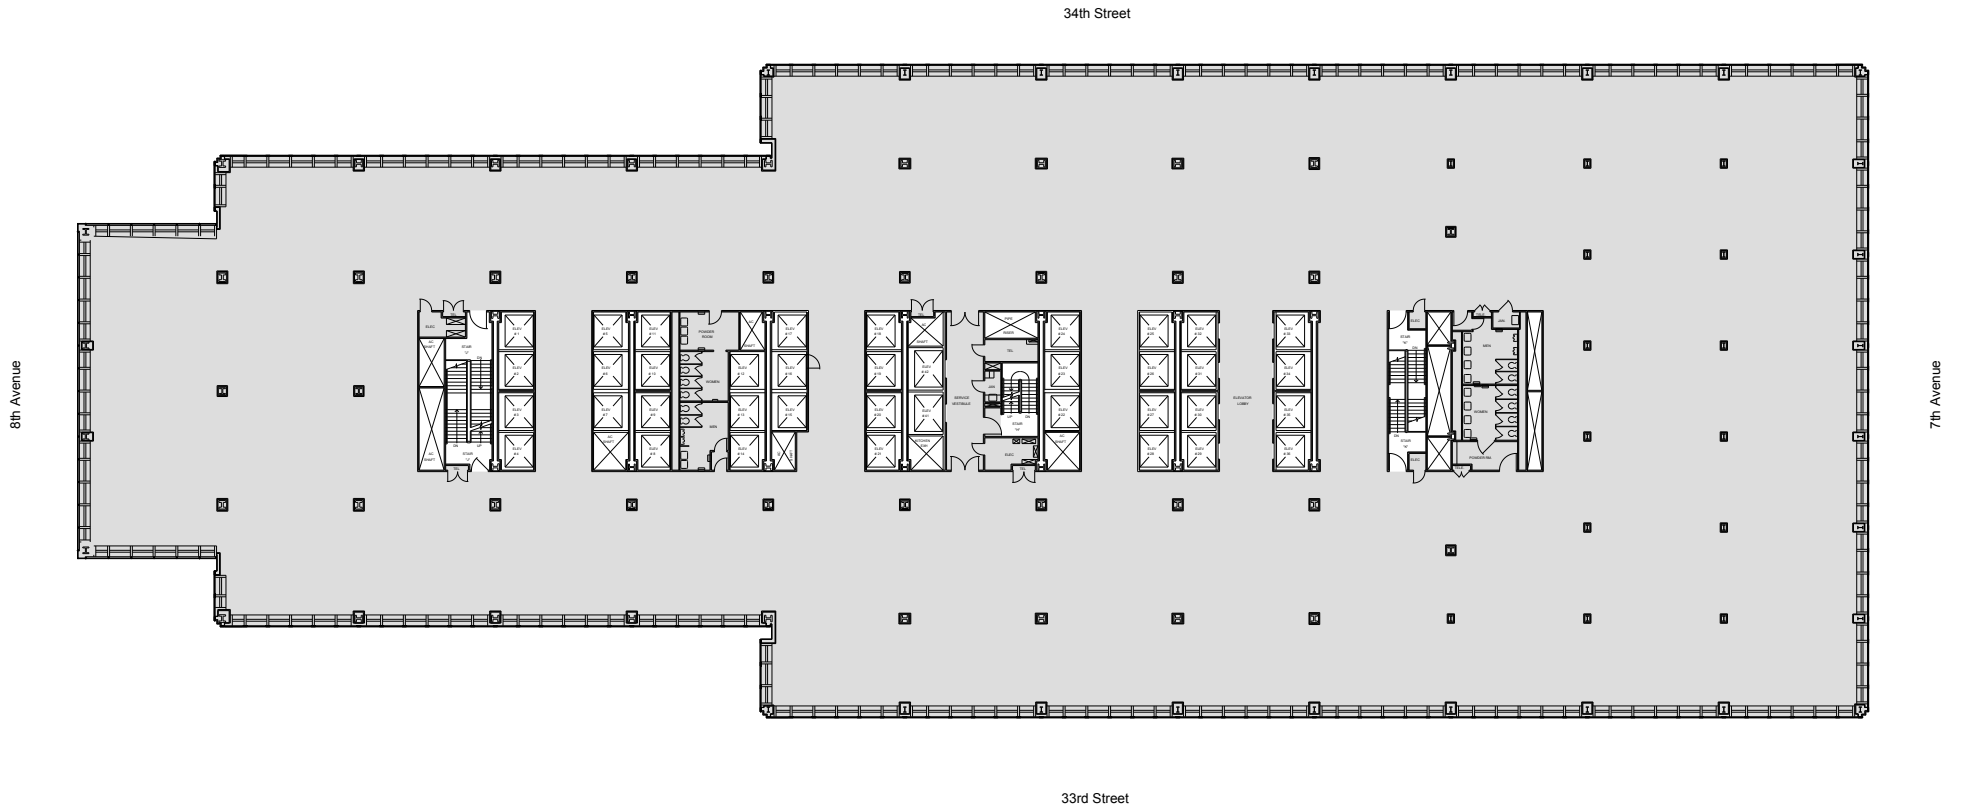

One Penn Plaza

Entire 11th Floor - 61,340 RSF

Leasing Contacts:

Josh Glick	Jared Silverman	Kevin West
212.894.7413	212.894.7458	212.894.7438
jglick@vno.com	jsilverman@vno.com	kwest@vno.com

VORNADO
REALTY TRUST