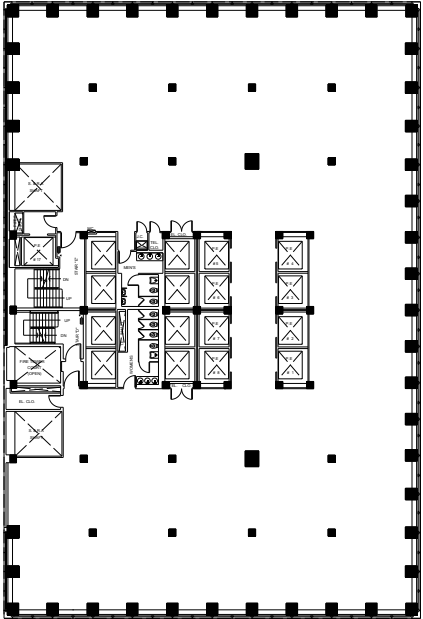

280 Park Avenue

Entire E20th Floor - 8,918 RSF

WEST BUILDING

EAST BUILDING

Park Avenue

E48th Street

Leasing Contacts:

Edward Riguardi
212.894.7923
eriguardi@vno.com