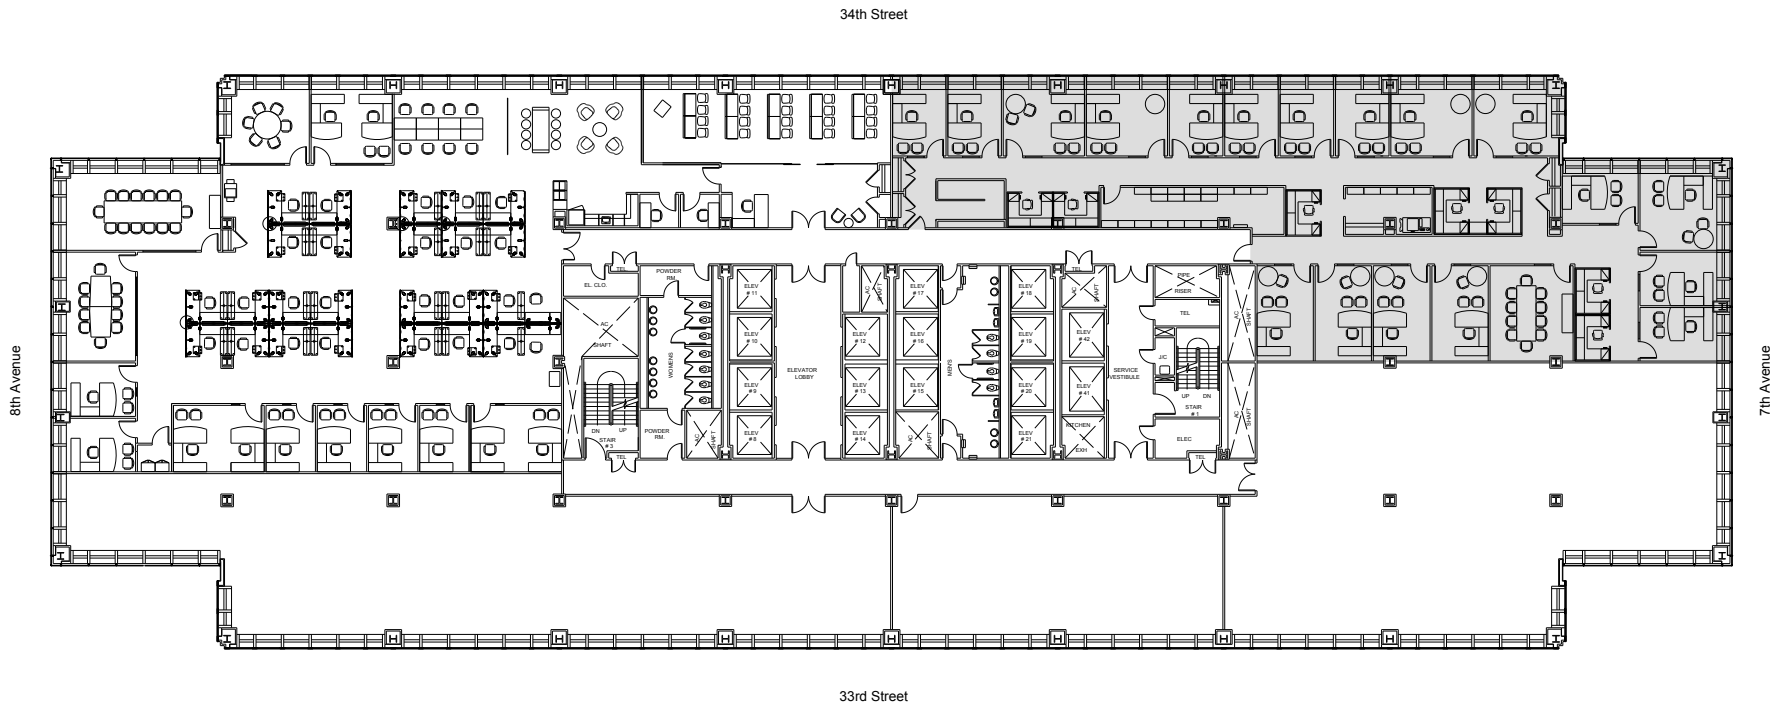

# One Penn Plaza

Partial 42nd Floor - 10,274 RSF

Leasing Contacts:

Josh Glick      Jared Silverman  
212.894.7413    212.894.7458  
jglick@vno.com   jsilverman@vno.com