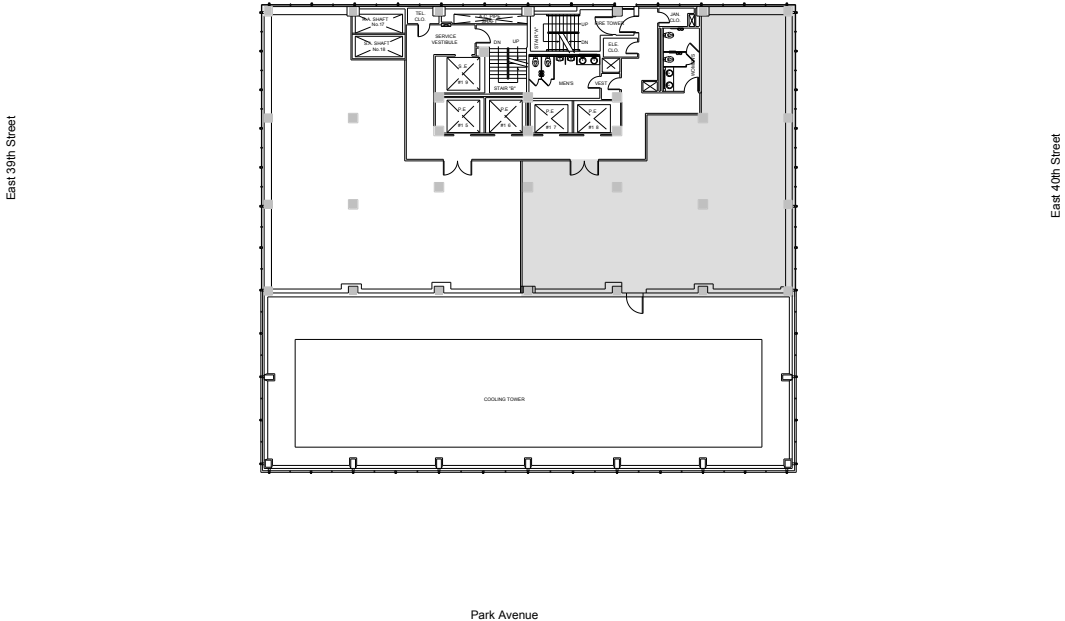

90 Park Avenue

Partial 41st Floor - 4,076 RSF

Leasing Contacts:

Andrew Ackerman 212.894.7425 aackerman@vno.com	Jared Silverman 212.894.7458 jsilverman@vno.com	Ryan Levy 212.894.7472 rlevy@vno.com
--	---	--