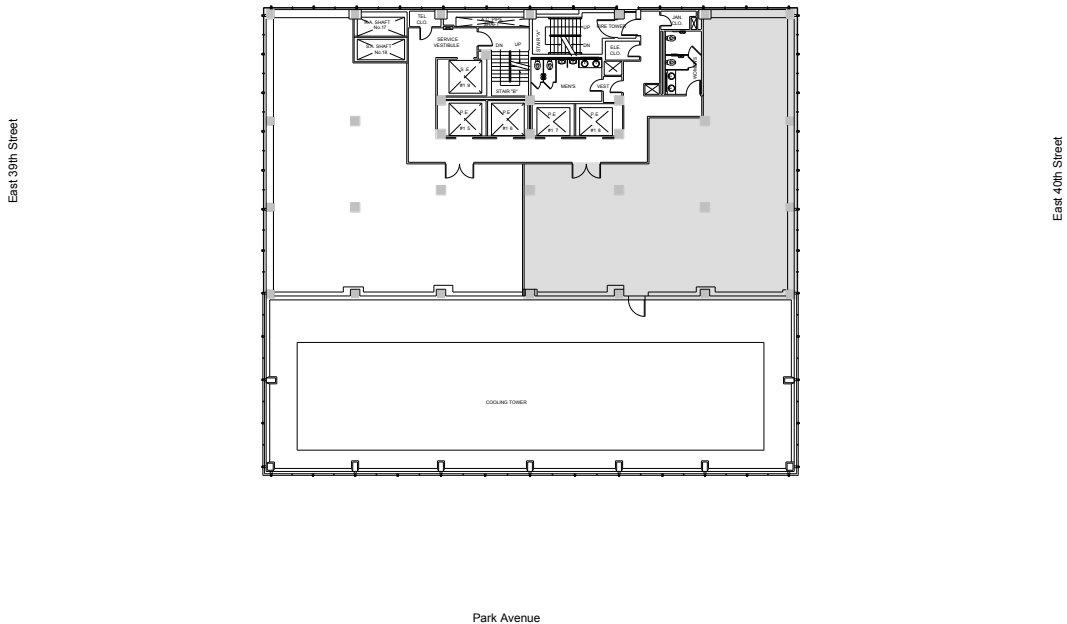

# 90 Park Avenue

Partial 41st Floor - 4,076 RSF

Leasing Contacts:

Andrew Ackerman    Jared Silverman  
212.894.7425        212.894.7458  
aackerman@vno.com    jsilverman@vno.com