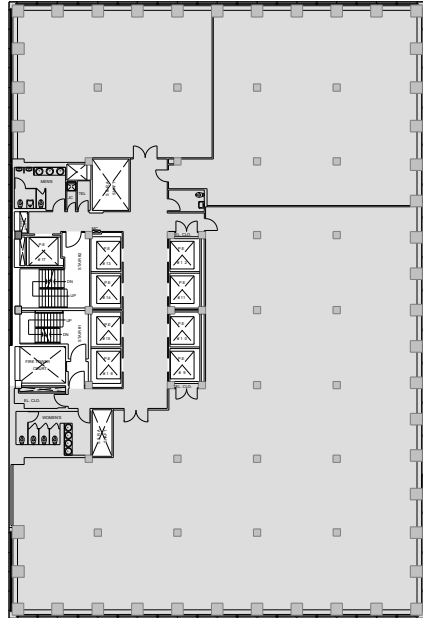

280 Park Avenue

Entire W30th Floor - 20,160 RSF

WEST BUILDING

EAST BUILDING

Park Avenue

E48th Street

Leasing Contacts:

Andrew Ackerman
212.894.7425
aackerman@vno.com