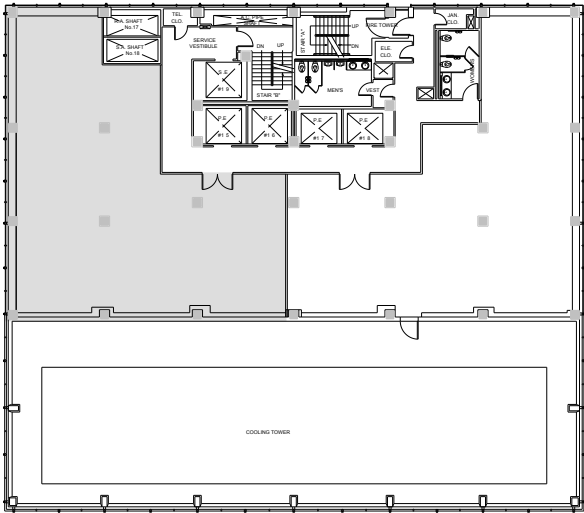

90 Park Avenue

Partial 41st Floor - 4,076 RSF

East 39th Street

East 40th Street

Park Avenue

Leasing Contacts:

Andrew Ackerman Jared Silverman
212.894.7425 212.894.7458
aackerman@vno.com jsilverman@vno.com