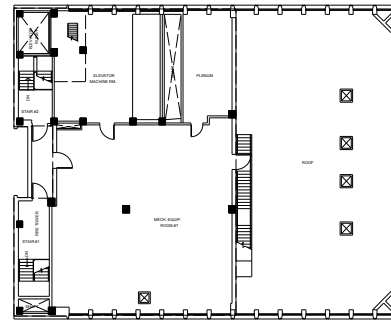

280 Park Avenue

Entire W31st Floor - 20,310 RSF

WEST BUILDING

EAST BUILDING

Park Avenue

E48th Street

Leasing Contacts:

Edward Riguardi
212.894.7923
eriguardi@vno.com