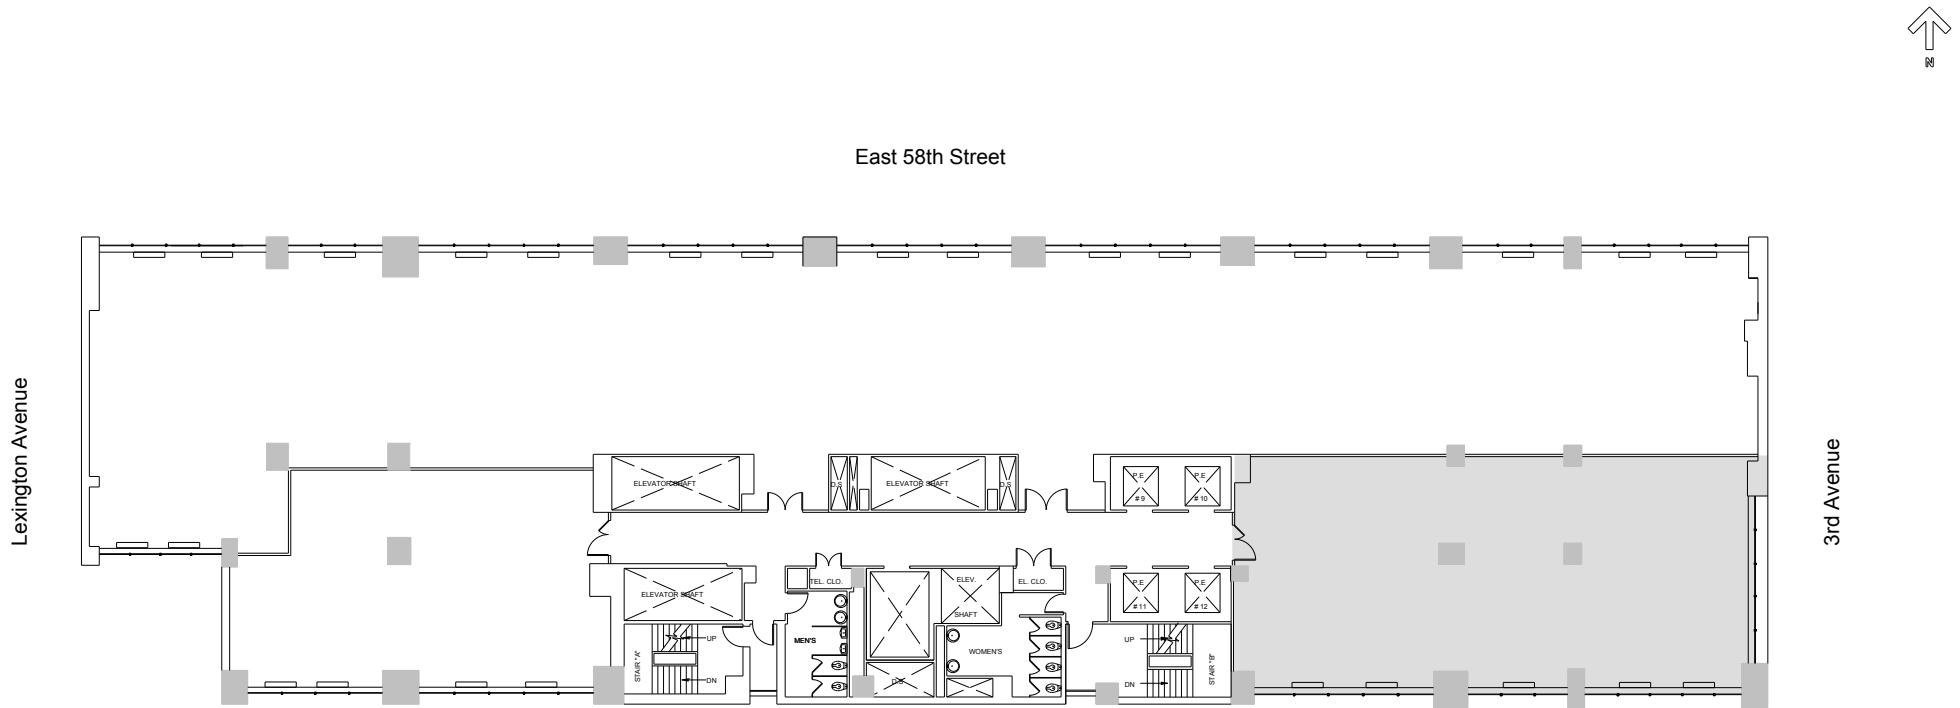

150 East 58th Street
Partial 6th Floor - 2,815 RSF

Leasing Contacts:

Jared Solomon Ryan Levy
212.894.7410 212.894.7472
jsolomon@vno.com rlevy@vno.com