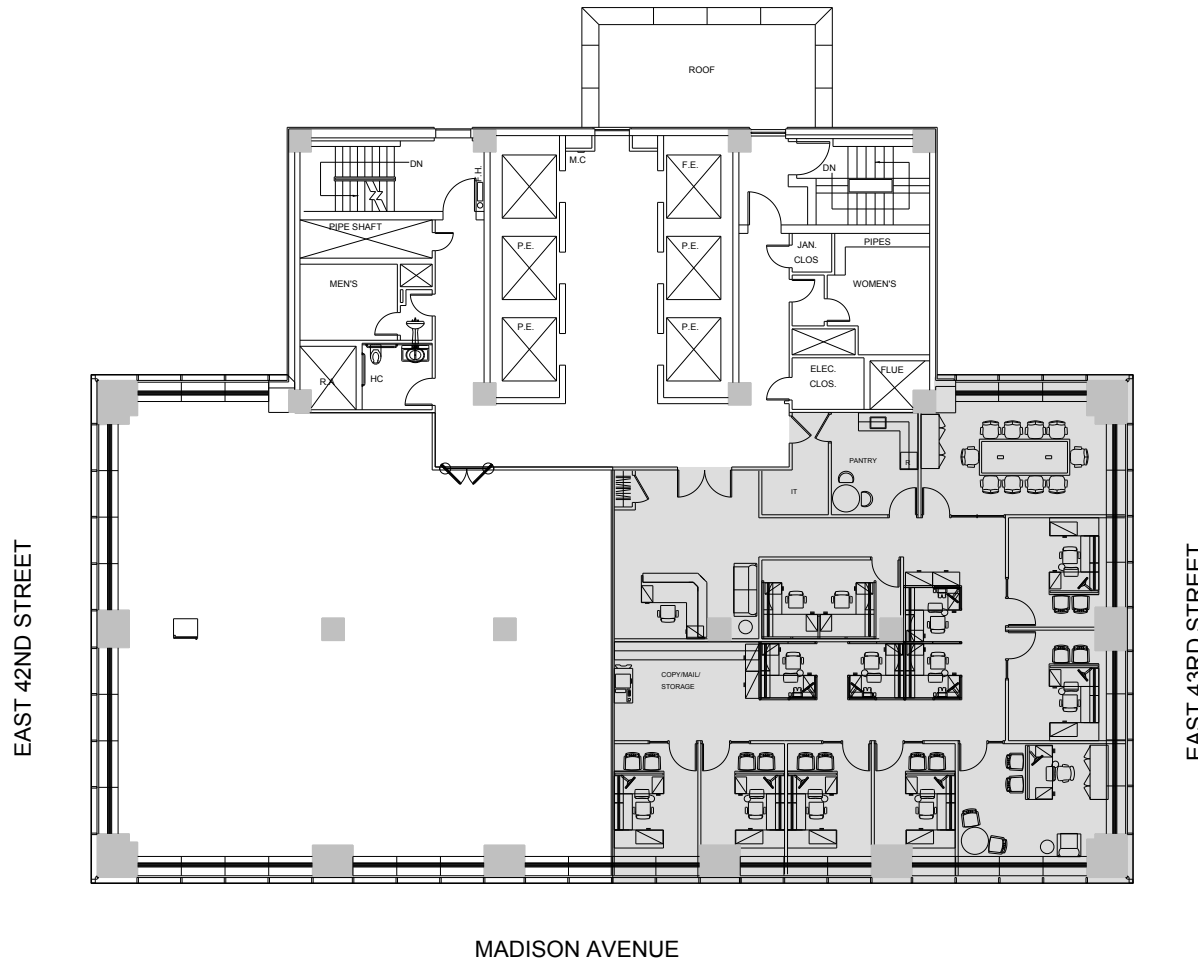

# 330 Madison Avenue

Partial 29th Floor - 4,922 RSF

Leasing Contacts:  
Andrew Ackerman  
212.894.7425  
aackerman@vno.com