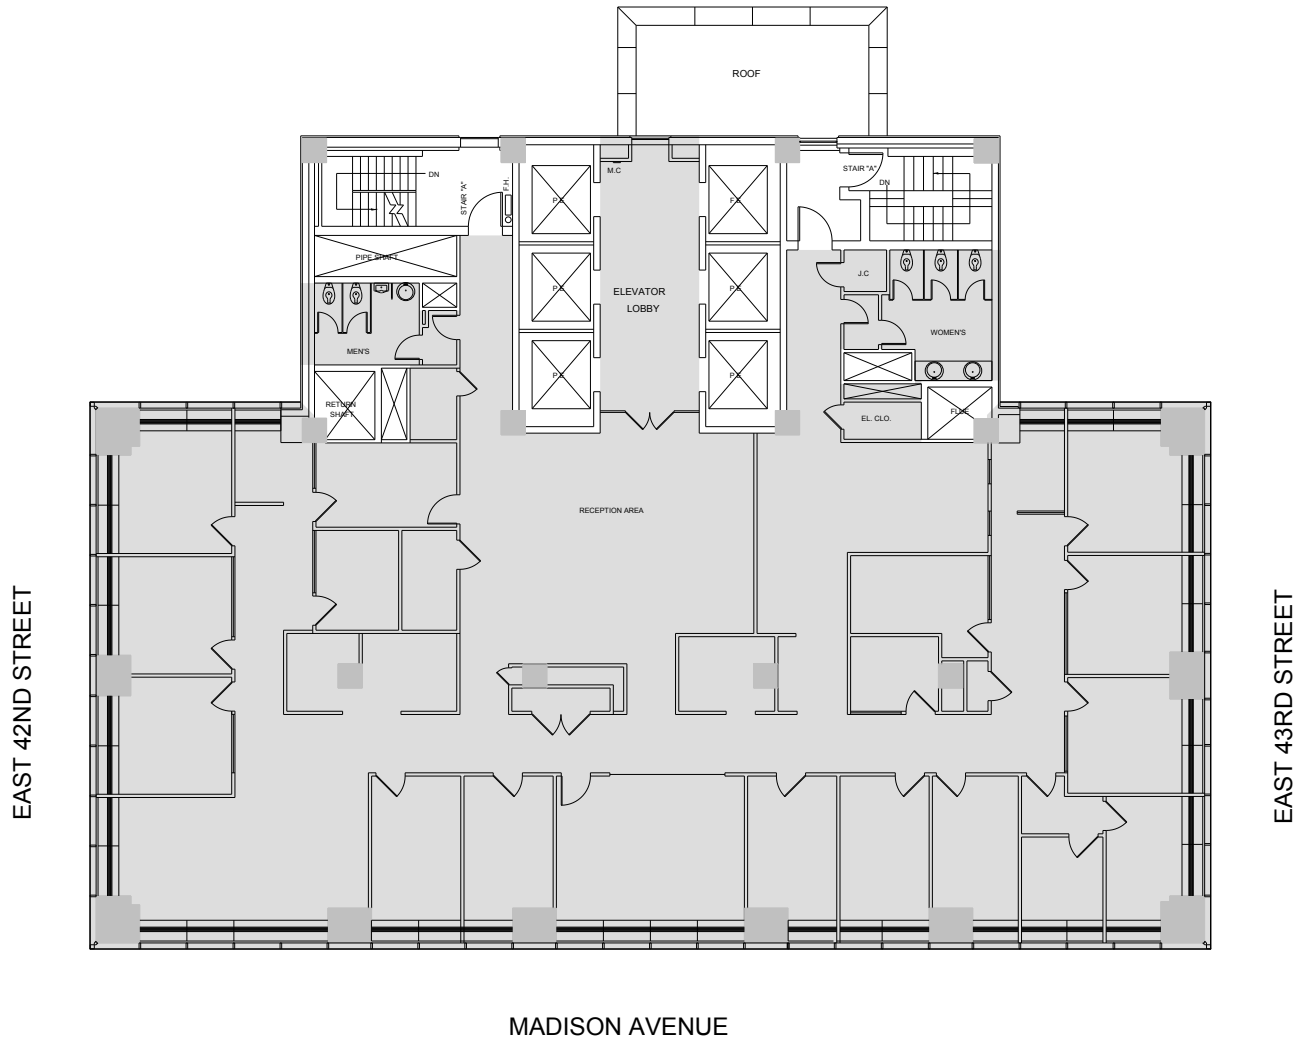

# 330 Madison Avenue

Entire 30th Floor - 9,829 RSF

Leasing Contacts:  
Andrew Ackerman  
212.894.7425  
aackerman@vno.com