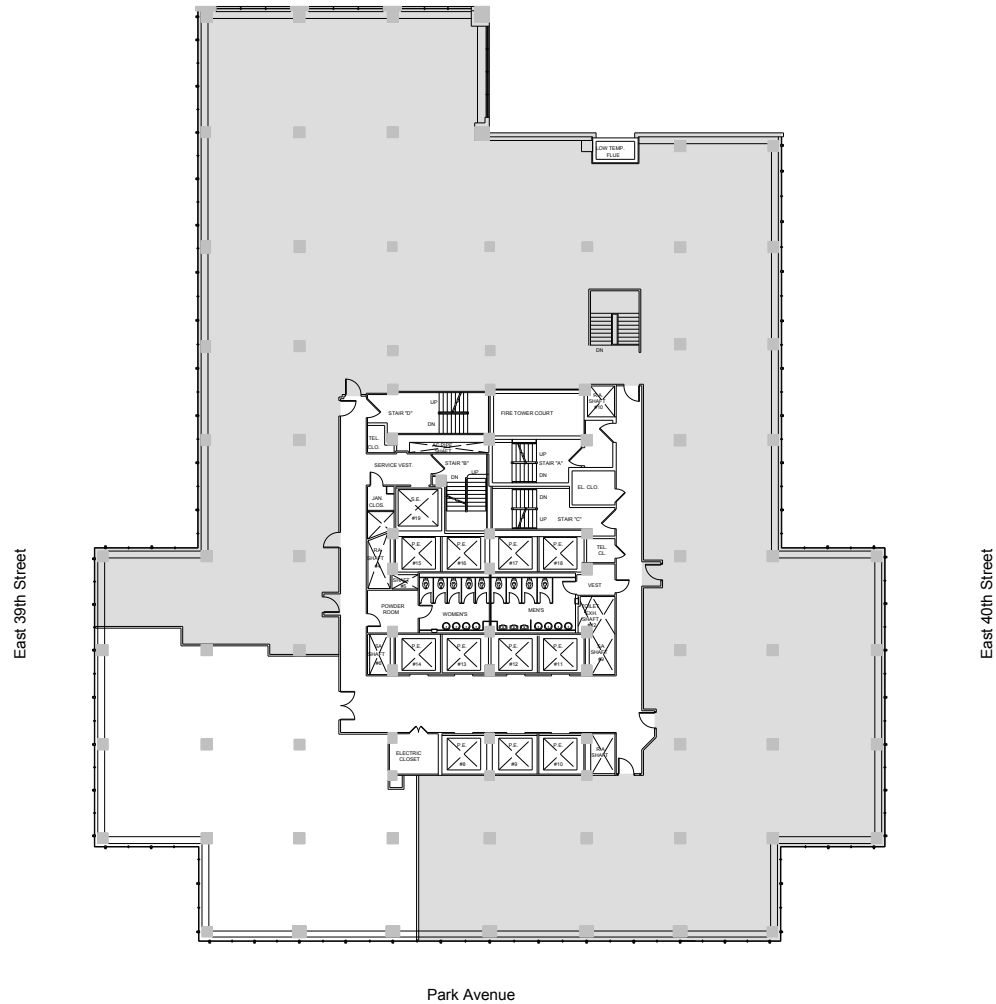

90 Park Avenue

Partial 17th Floor - 21,762 RSF

Leasing Contacts:

Andrew Ackerman Jared Silverman
212.894.7425 212.894.7458
aackerman@vno.com jsilverman@vno.com