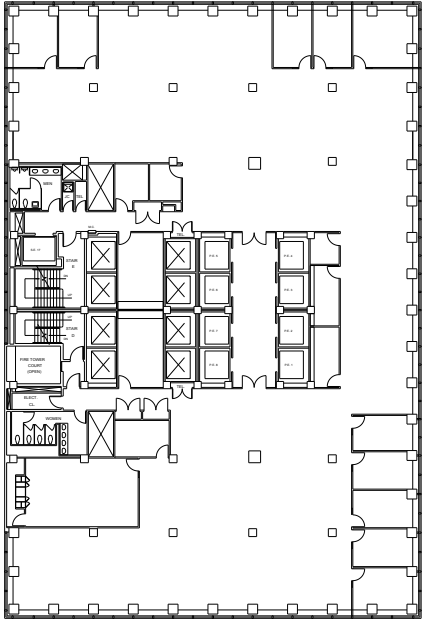

280 Park Avenue

Entire E23rd Floor - 8,691 RSF

WEST BUILDING

EAST BUILDING

Park Avenue

E48th Street

Leasing Contacts:

Edward Riguardi
212.894.7923
eriguardi@vno.com