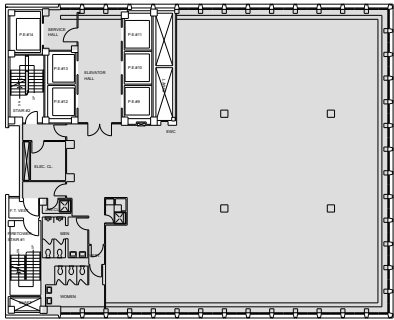

280 Park Avenue

Entire E23rd Floor - 8,691 RSF

WEST BUILDING

EAST BUILDING

Park Avenue

E48th Street

Leasing Contacts:

Edward Riguardi
212.894.7923
eriguardi@vno.com