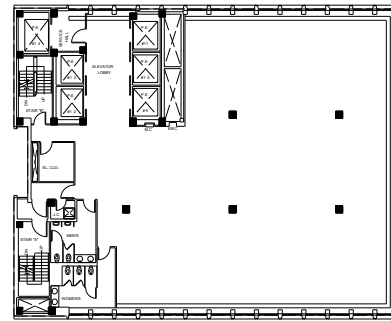

280 Park Avenue

Partial W28th Floor - 9,120 RSF

WEST BUILDING

EAST BUILDING

Park Avenue

E48th Street

Leasing Contacts:

Edward Riguardi
212.894.7923
eriguardi@vno.com