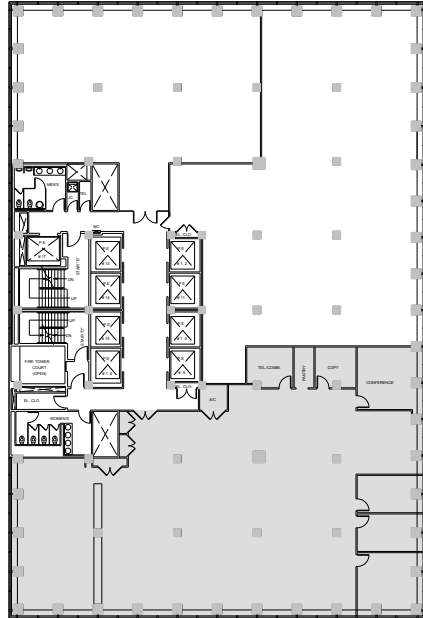

280 Park Avenue

Partial W28th Floor - 9,120 RSF

WEST BUILDING

EAST BUILDING

Park Avenue

E48th Street

Leasing Contacts:

Edward Riguardi
212.894.7923
eriguardi@vno.com