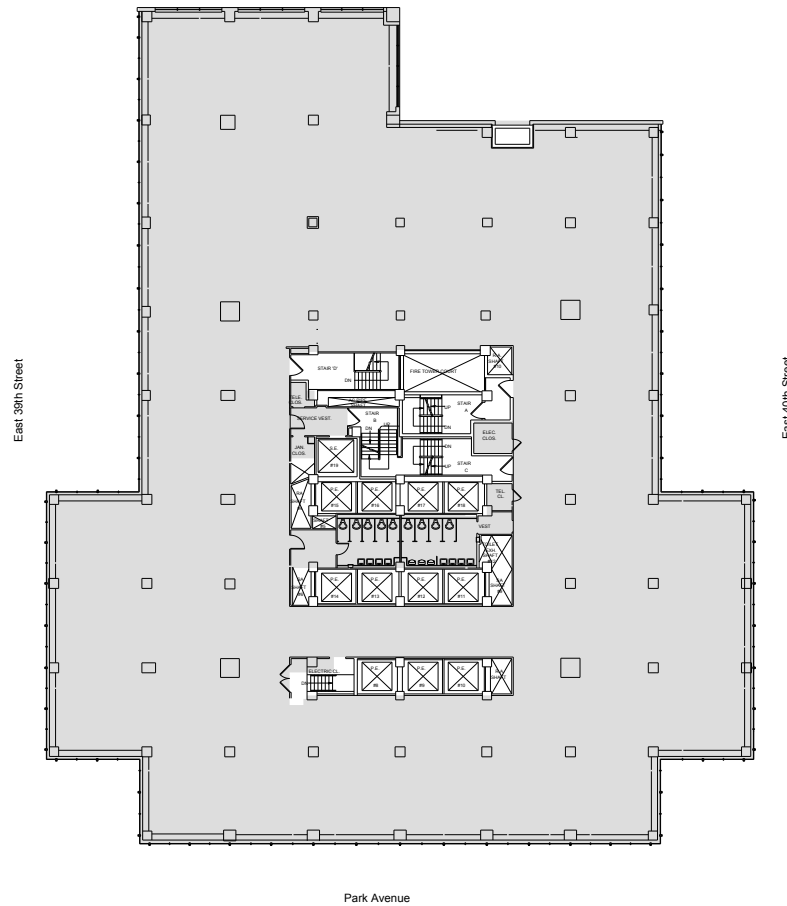

90 Park Avenue

Entire 18th Floor - 26,206 RSF

Leasing Contacts:

Andrew Ackerman Jared Silverman
212.894.7425 212.894.7458
aackerman@vno.com jsilverman@vno.com