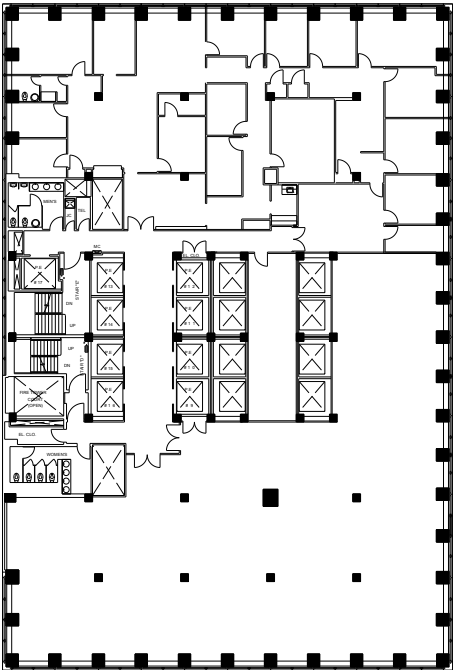

280 Park Avenue

Entire E24th Floor - 8,936 RSF

WEST BUILDING

EAST BUILDING

Park Avenue

E48th Street

Leasing Contacts:

Andrew Ackerman
212.894.7425
aackerman@vno.com