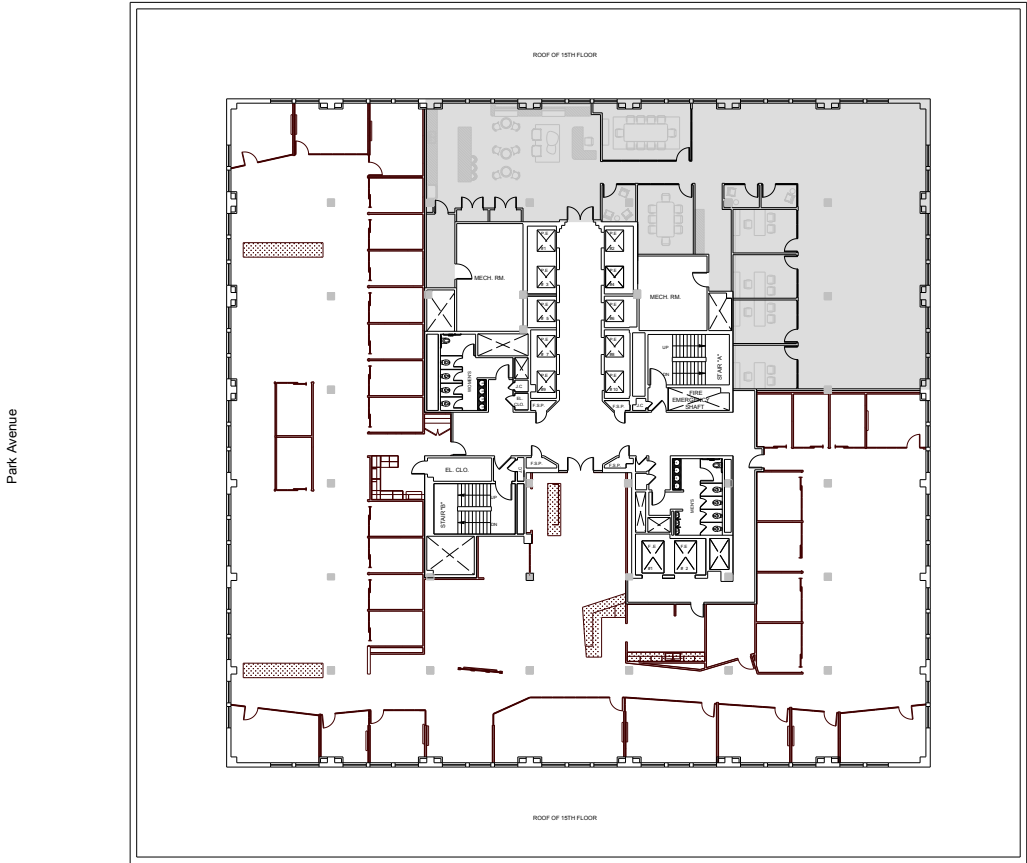

One Park Avenue

Partial 18th Floor - 8,567 RSF

Leasing Contacts:

Edward Riguardi Ryan Levy
212.894.7923 212.894.7472
eriguardi@vno.com rlevy@vno.com