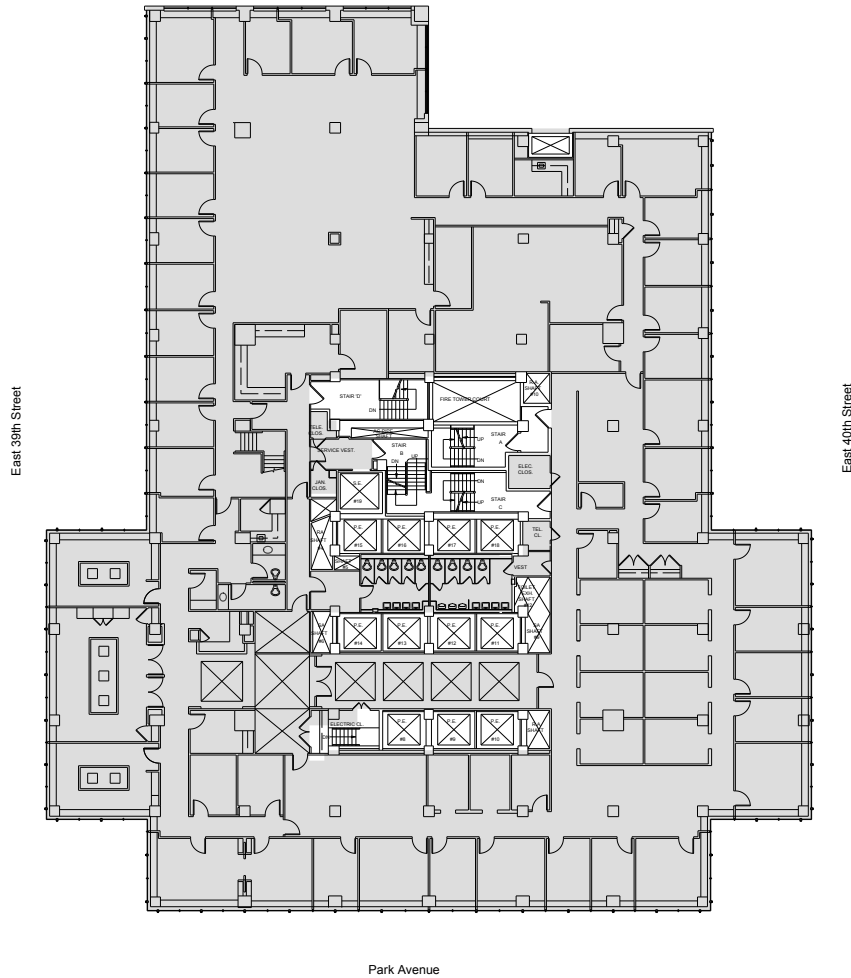

90 Park Avenue

Entire 18th Floor - 26,206 RSF

Leasing Contacts:

Andrew Ackerman	Jared Silverman
212.894.7425	212.894.7458
aackerman@vno.com	jsilverman@vno.com