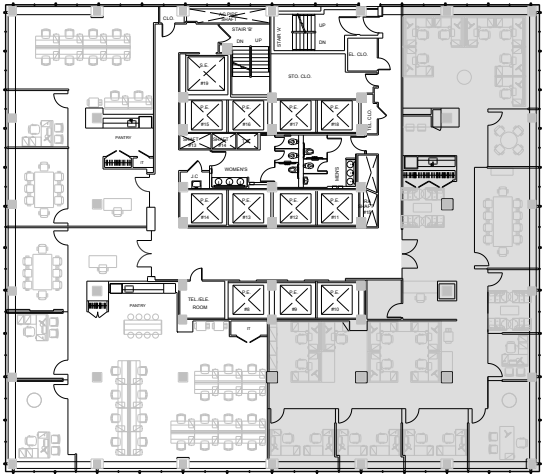

90 Park Avenue

Partial 25th Floor - 6,529 RSF

East 39th Street

East 40th Street

Park Avenue

Leasing Contacts:

Jared Silverman Ryan Levy
212.894.7458 212.894.7472
jsilverman@vno.com rlevy@vno.com