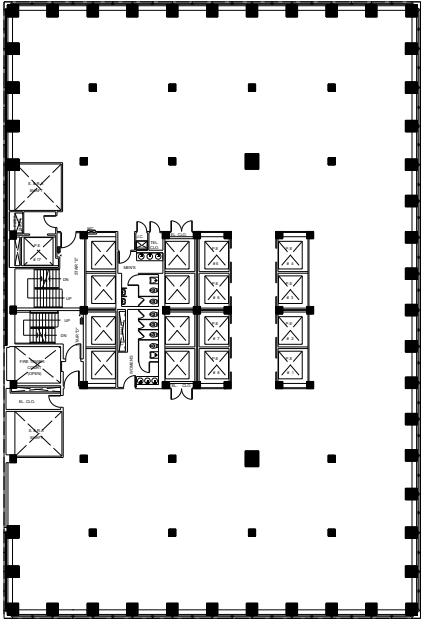

280 Park Avenue

Entire E20th Floor - 8,918 RSF

WEST BUILDING

EAST BUILDING

Park Avenue

E48th Street

Leasing Contacts:

Edward Riguardi
212.894.7923
eriguardi@vno.com