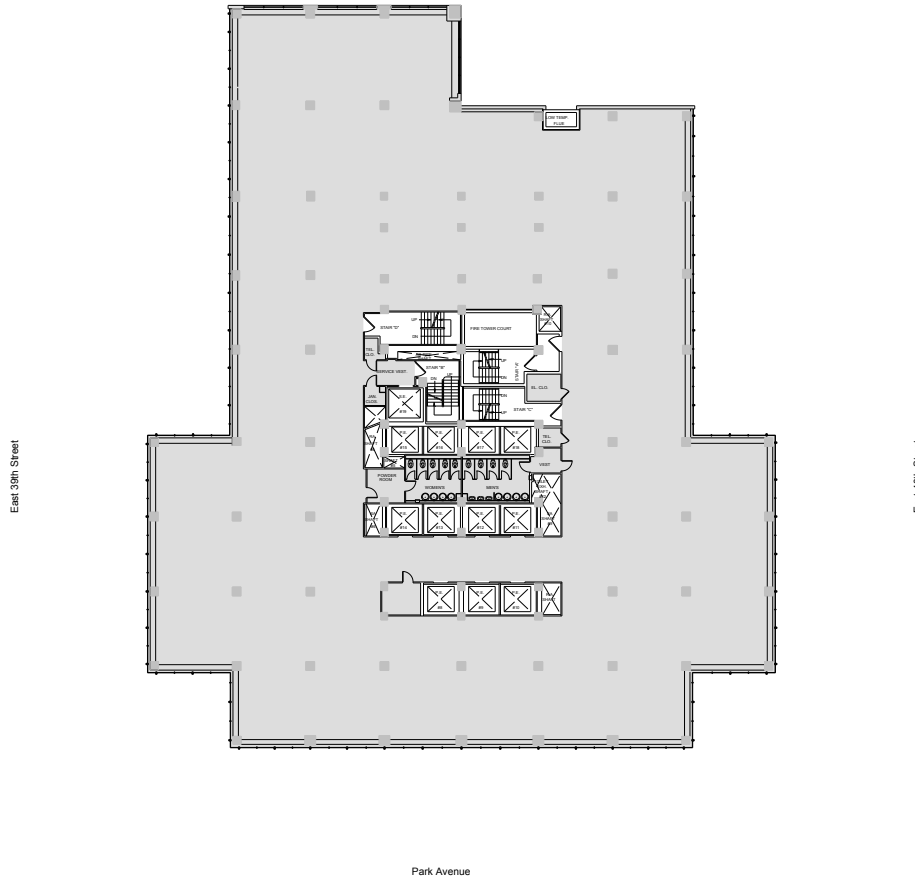

90 Park Avenue

Entire 16th Floor - 26,322 RSF

Leasing Contacts:

Andrew Ackerman Jared Silverman
212.894.7425 212.894.7458
aackerman@vno.com jsilverman@vno.com