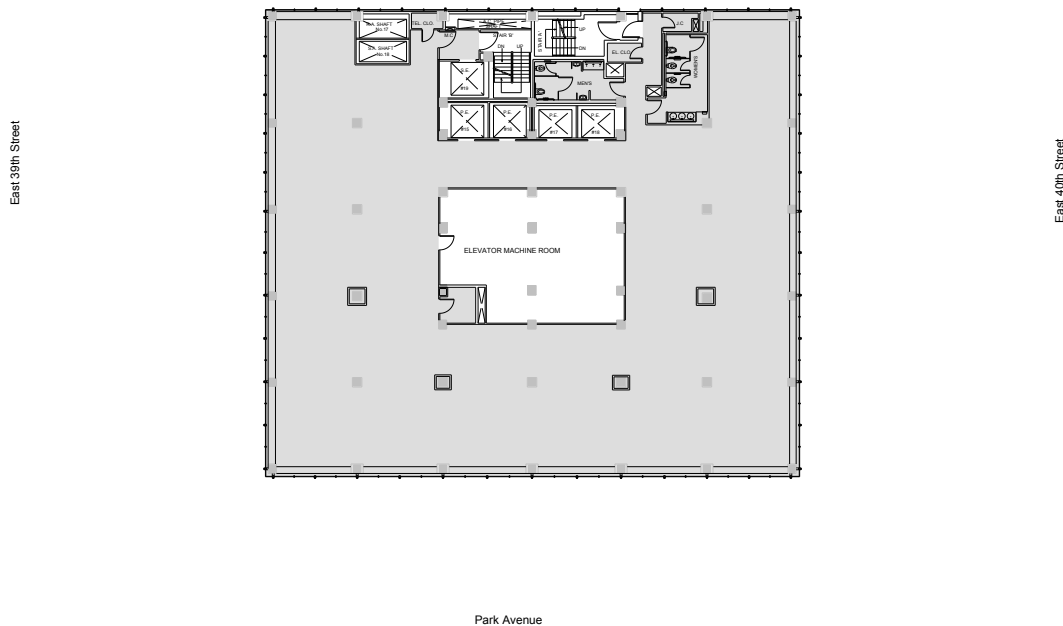

90 Park Avenue

Entire 30th Floor - 12,400 RSF

Leasing Contacts:

Andrew Ackerman	Jared Silverman
212.894.7425	212.894.7458
aackerman@vno.com	jsilverman@vno.com

VORNADO
REALTY TRUST