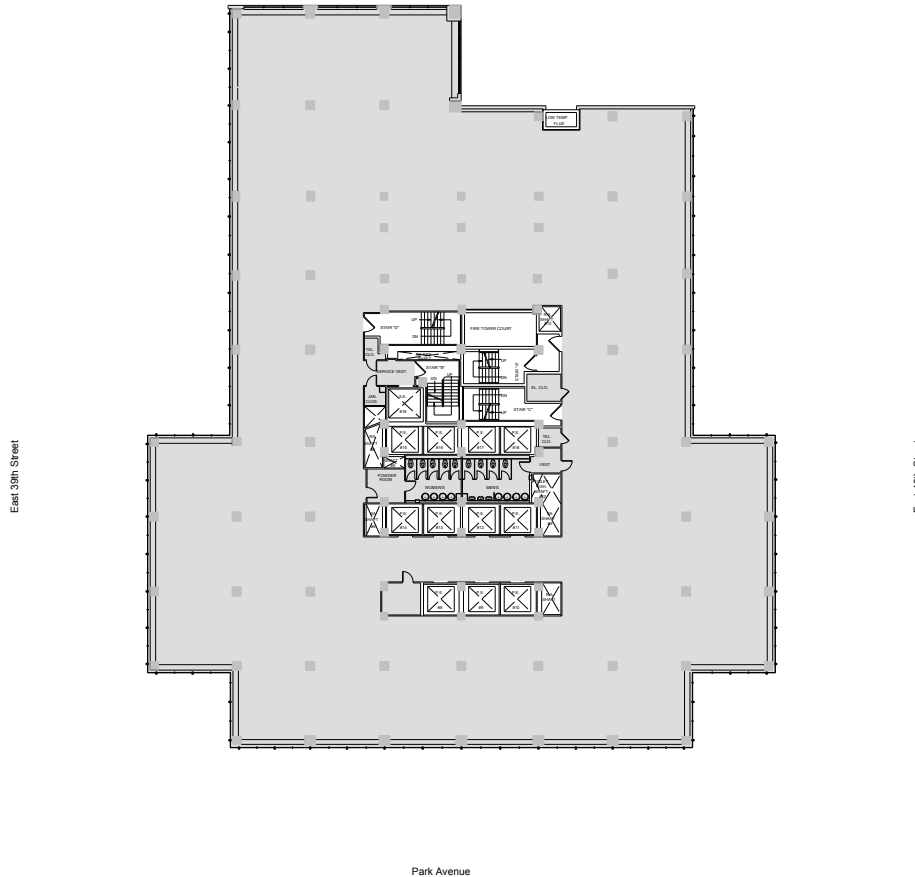

# 90 Park Avenue

Entire 16th Floor - 26,322 RSF

Leasing Contacts:

Andrew Ackerman	Jared Silverman	Ryan Levy
212.894.7425	212.894.7458	212.894.7472
aackerman@vno.com	jsilverman@vno.com	rlevy@vno.com

**VORNADO**  
REALTY TRUST