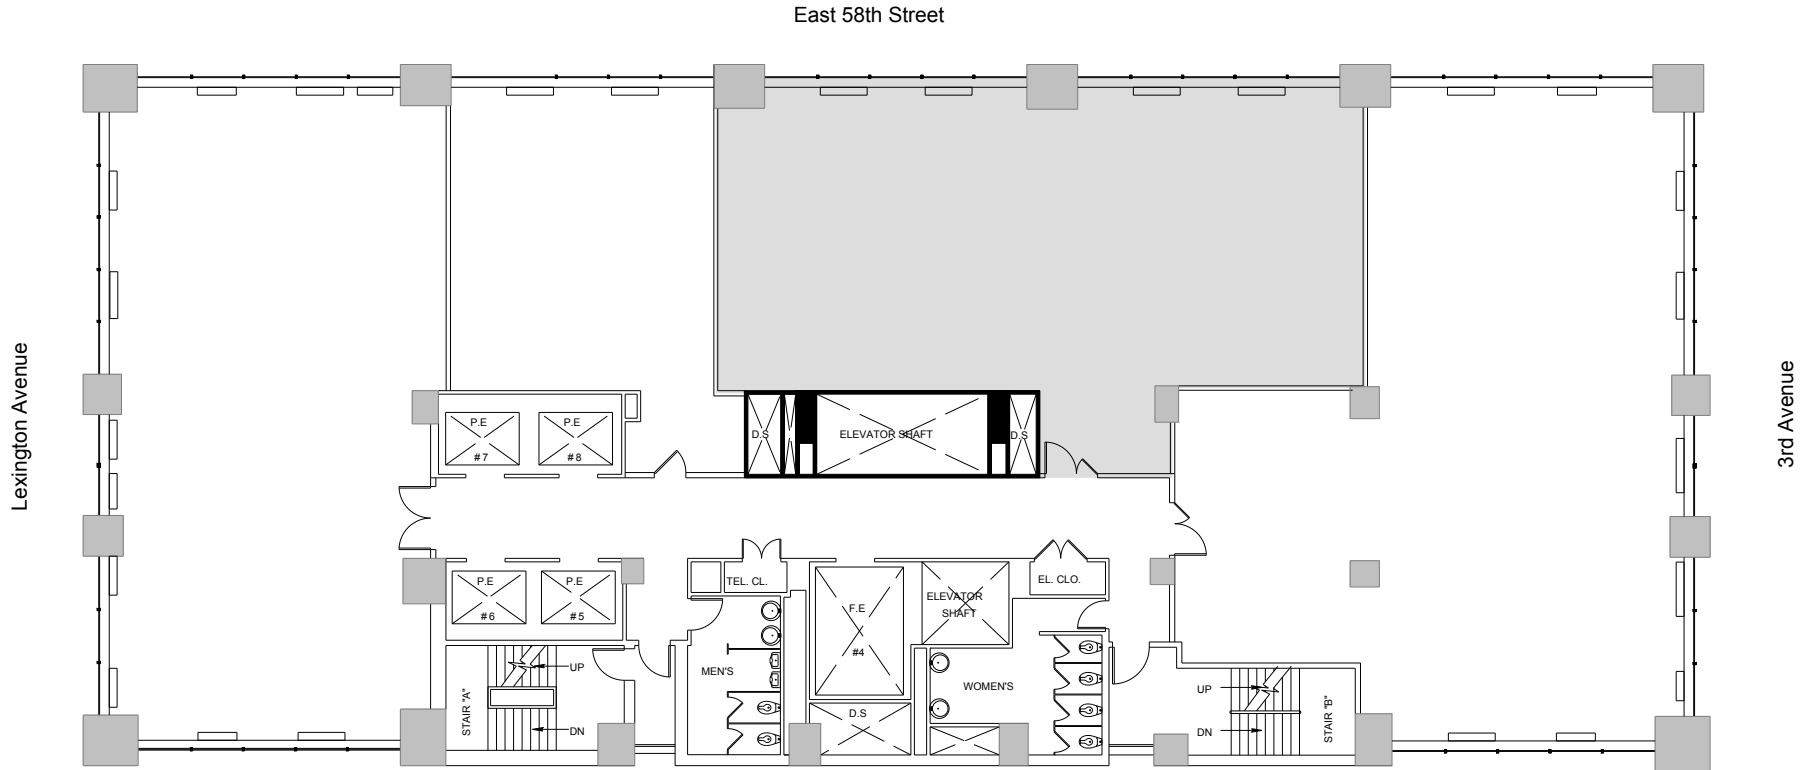

150 East 58th Street  
Partial 24th Floor - 3,163 RSF

Leasing Contacts:

Jared Solomon    Ryan Levy  
212.894.7410    212.894.7472  
jsolomon@vno.com    rlevy@vno.com

**VORNADO**  
REALTY TRUST