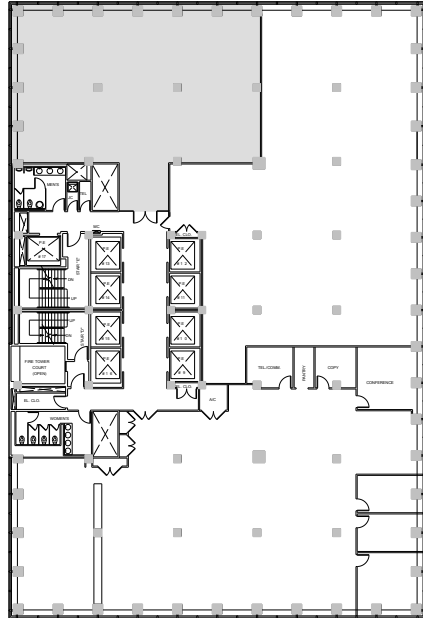

# 280 Park Avenue

Partial W28th Floor - 4,171 RSF

WEST BUILDING

EAST BUILDING

Park Avenue

E48th Street

Leasing Contacts:  
Edward Riguardi  
212.894.7923  
eriguardi@vno.com