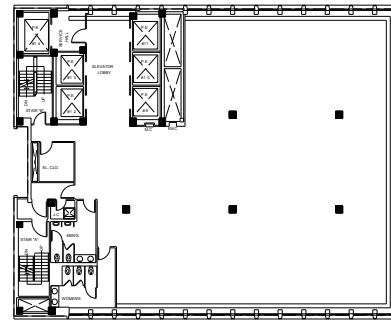

# 280 Park Avenue

Partial W28th Floor - 4,171 RSF

WEST BUILDING

EAST BUILDING

Park Avenue

E48th Street

Leasing Contacts:  
Edward Riguardi  
212.894.7923  
eriguardi@vno.com