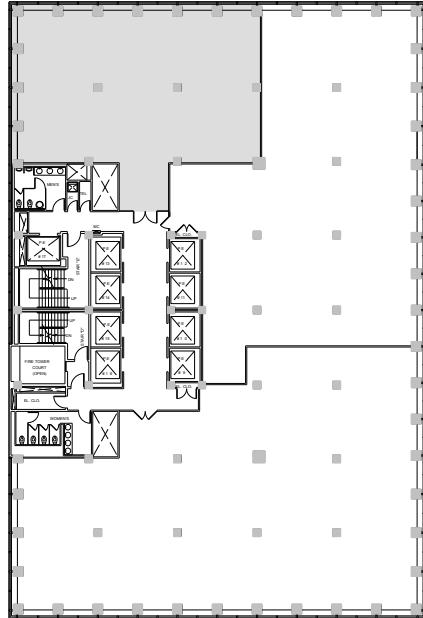

280 Park Avenue

Partial W28th Floor - 4,745 RSF

WEST BUILDING

EAST BUILDING

Park Avenue

E48th Street

Leasing Contacts:
Andrew Ackerman
212.894.7425
aackerman@vno.com

VORNADO
REALTY TRUST