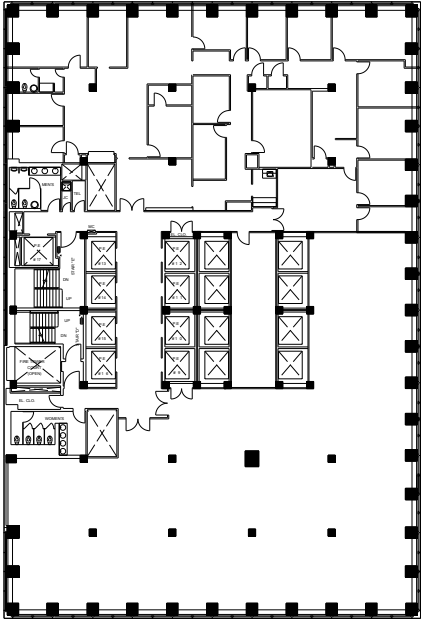

280 Park Avenue

Entire E24th Floor - 8,936 RSF

WEST BUILDING

EAST BUILDING

Park Avenue

E48th Street

Leasing Contacts:

Andrew Ackerman
212.894.7425
aackerman@vno.com