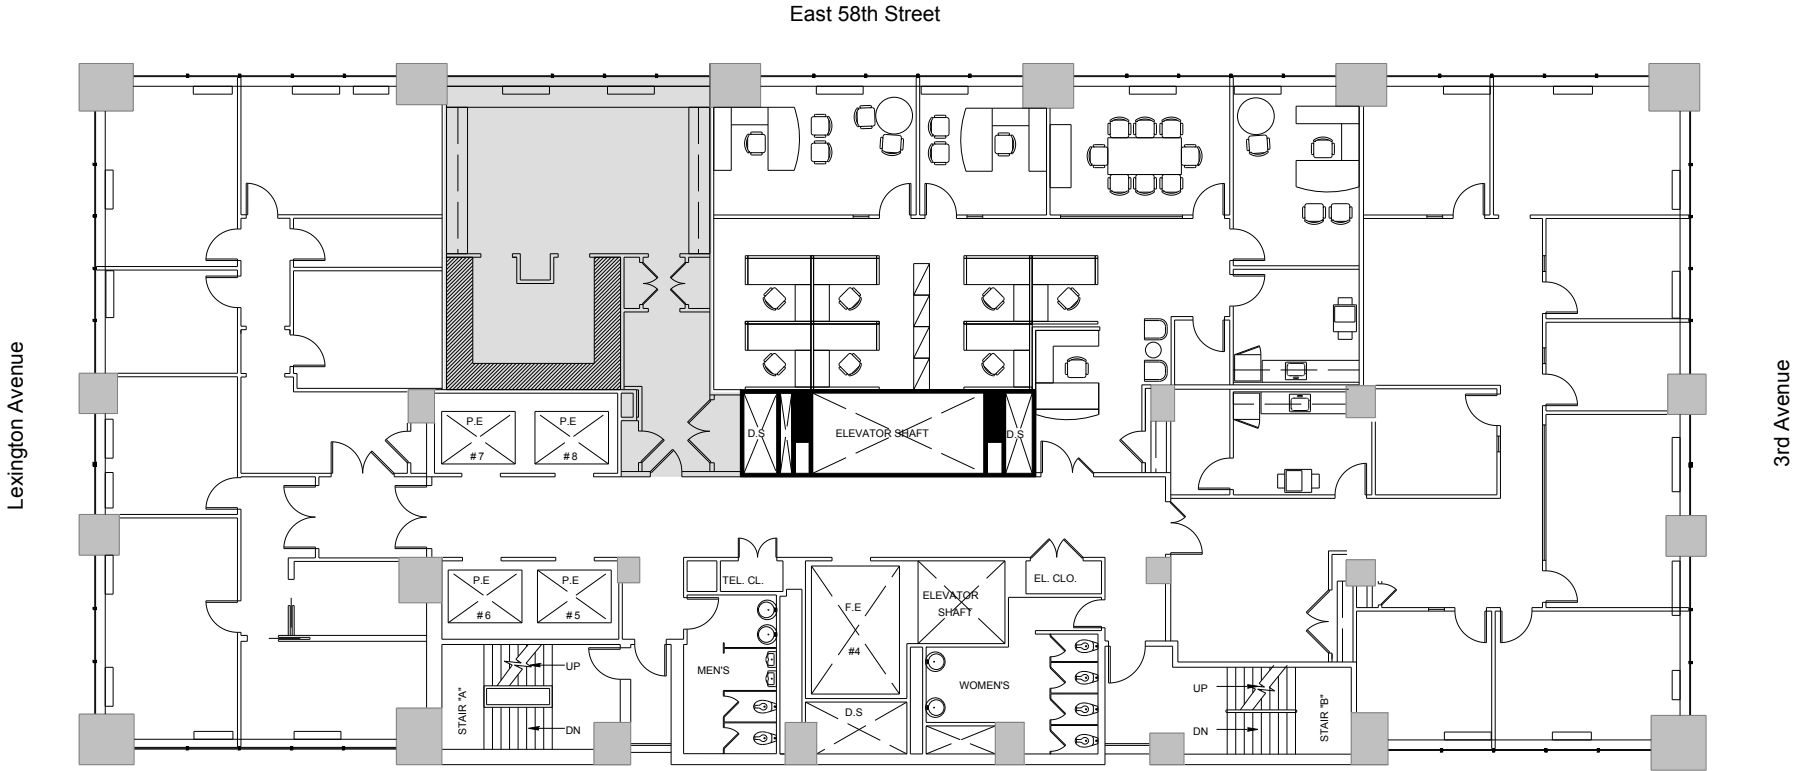

150 East 58th Street
Partial 24th Floor - 1,351 RSF

Leasing Contacts:

Jared Solomon Ryan Levy
212.894.7410 212.894.7472
jsolomon@vno.com rlevy@vno.com