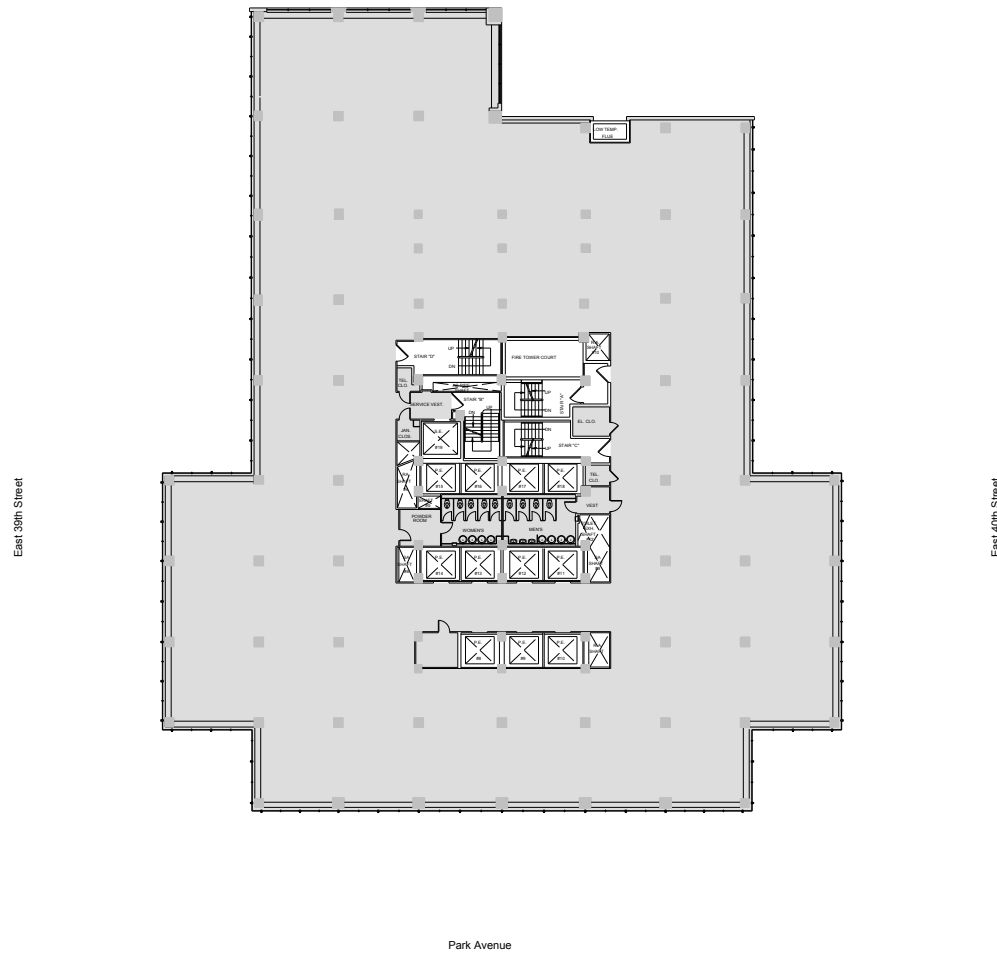

# 90 Park Avenue

Entire 16th Floor - 26,322 RSF

Leasing Contacts:

Andrew Ackerman      Jared Silverman  
212.894.7425            212.894.7458  
aackerman@vno.com    jsilverman@vno.com