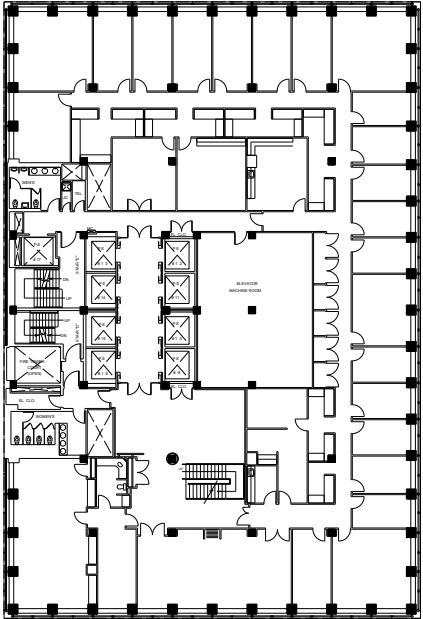

# 280 Park Avenue

Entire E25th Floor - 8,936 RSF

WEST BUILDING

EAST BUILDING

Park Avenue

E48th Street

Leasing Contacts:

Andrew Ackerman  
212.894.7425  
aackerman@vno.com