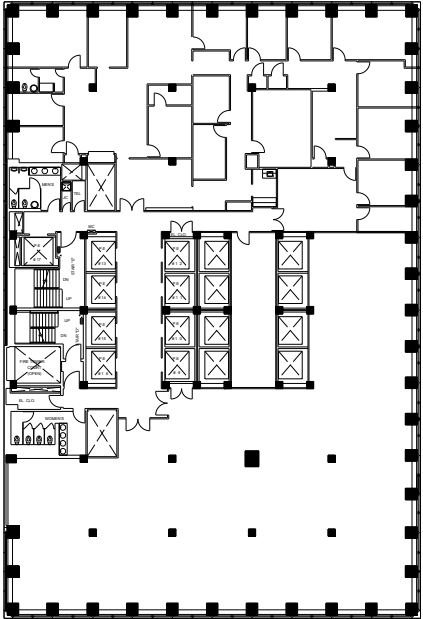

280 Park Avenue

Entire E24th Floor - 8,936 RSF

WEST BUILDING

EAST BUILDING

Park Avenue

E48th Street

Leasing Contacts:

Edward Riguardi
212.894.7923
eriguardi@vno.com