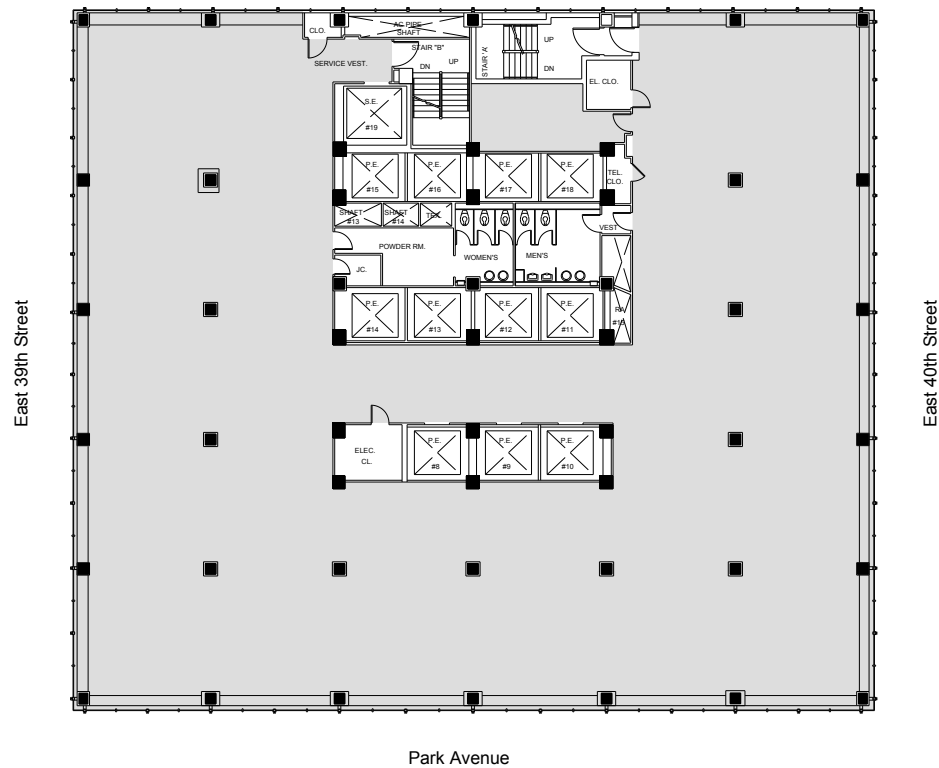

90 Park Avenue

Entire 20th Floor - 13,200 RSF

Leasing Contacts:

Andrew Ackerman Jared Silverman
212.894.7425 212.894.7458
aackerman@vno.com jsilverman@vno.com