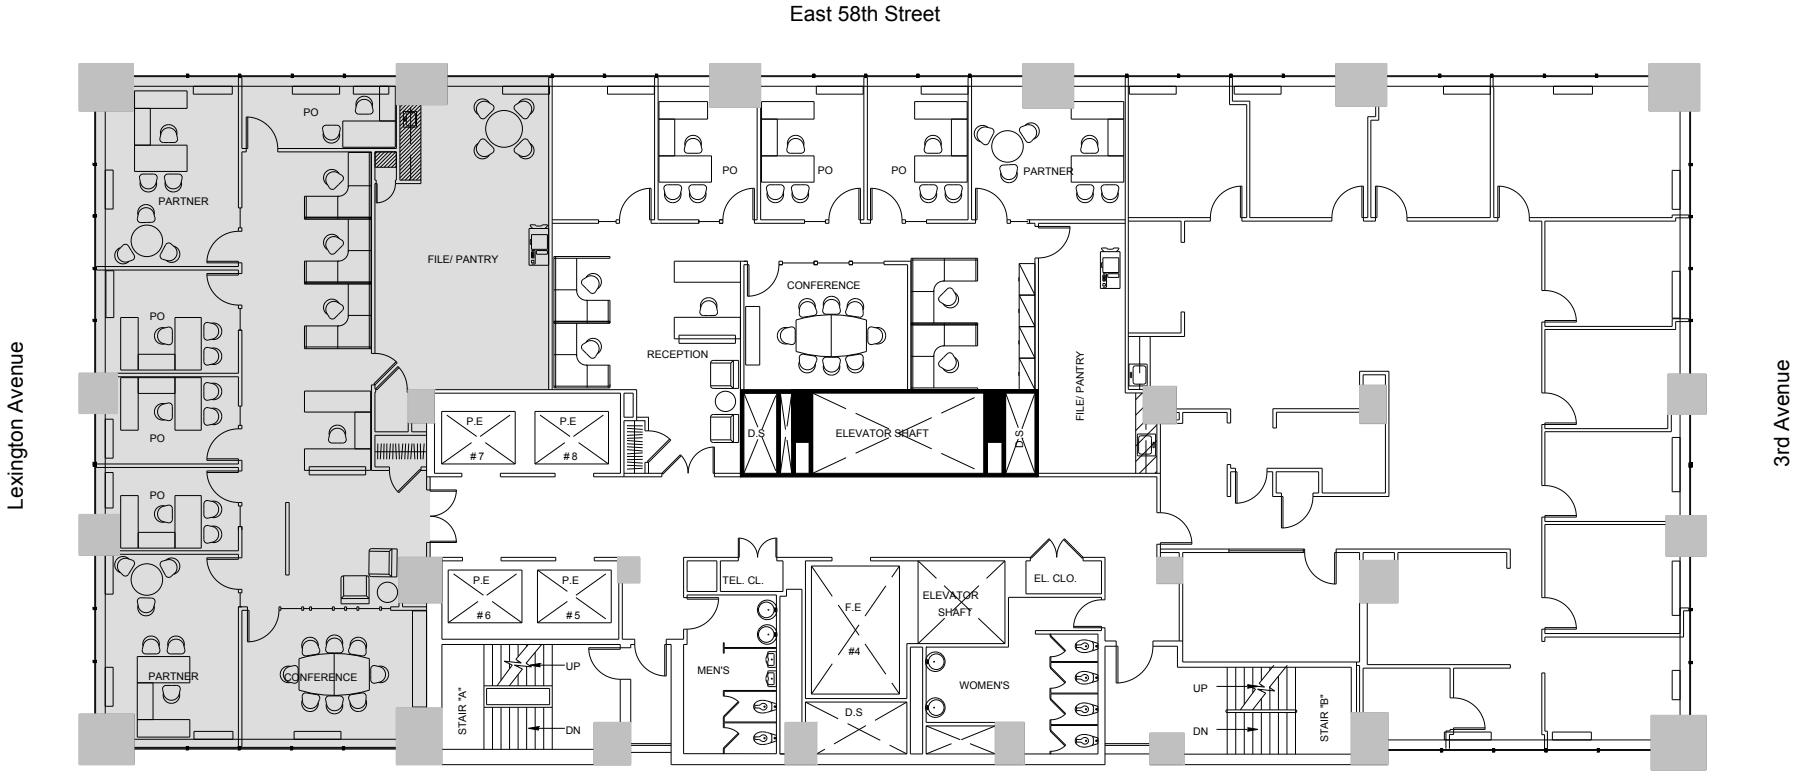

150 East 58th Street
Partial 20th Floor - 3,759 RSF

Leasing Contacts:

Jared Solomon Ryan Levy
212.894.7410 212.894.7472
jsolomon@vno.com rlevy@vno.com