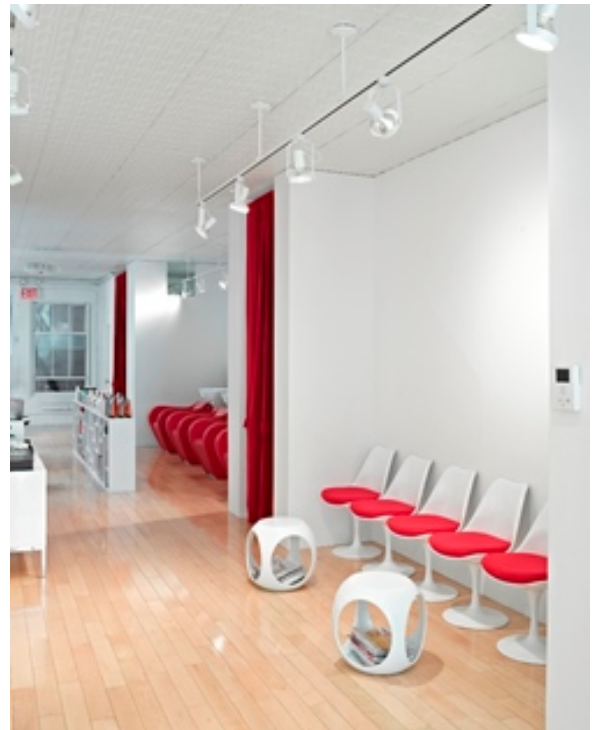

Prime Soho location between Wooster and West Broadway

CABLE

Multiple Providers including DirectTV

BUILT

1920

FLOOR PLATE

1,659 RSF

LIVE LOAD

200 lbs/sf

148 SPRING STREET NEW YORK, SOHO

TENANT PROFILE

Major Tenants Include:

Office

- The Drawing Room

Retail

- Dr. Martens