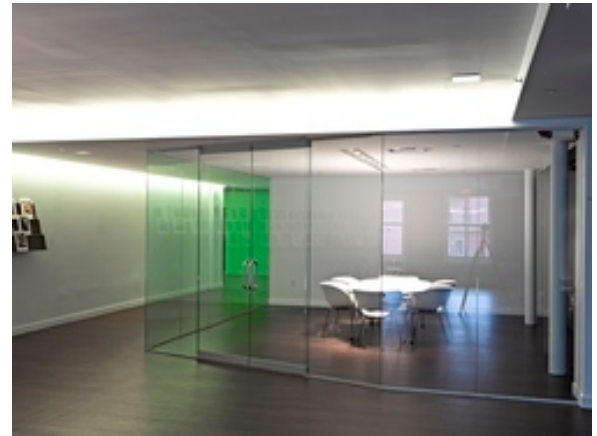

155 SPRING STREET NEW YORK, SOHO

TENANT PROFILE

Major Tenants Include:

Office

- The Bar Method

Retail

- DJULA
- APM Monaco